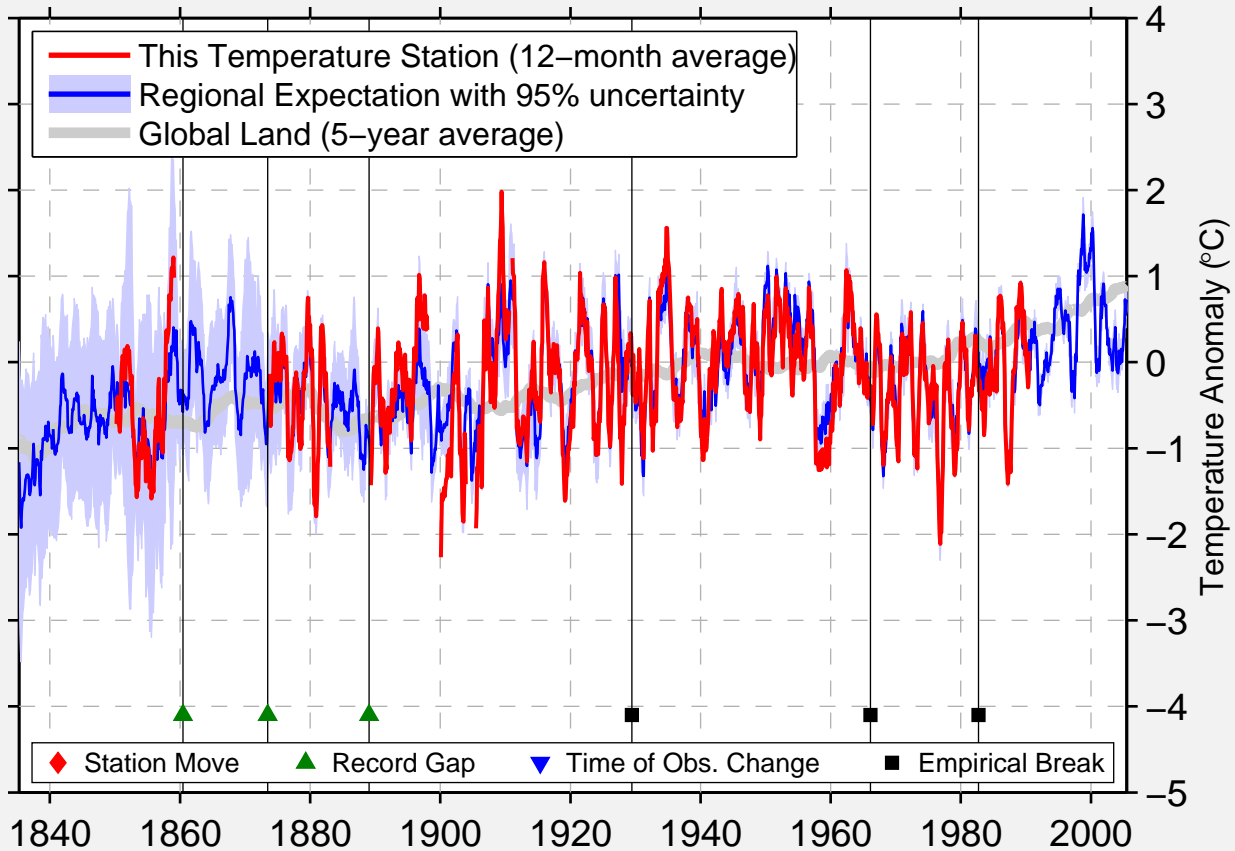

EAGLE-PASS

28.700 N, 100.500 W (United States)

Data Quality Controlled and Aligned at Breakpoints

Berkeley Earth