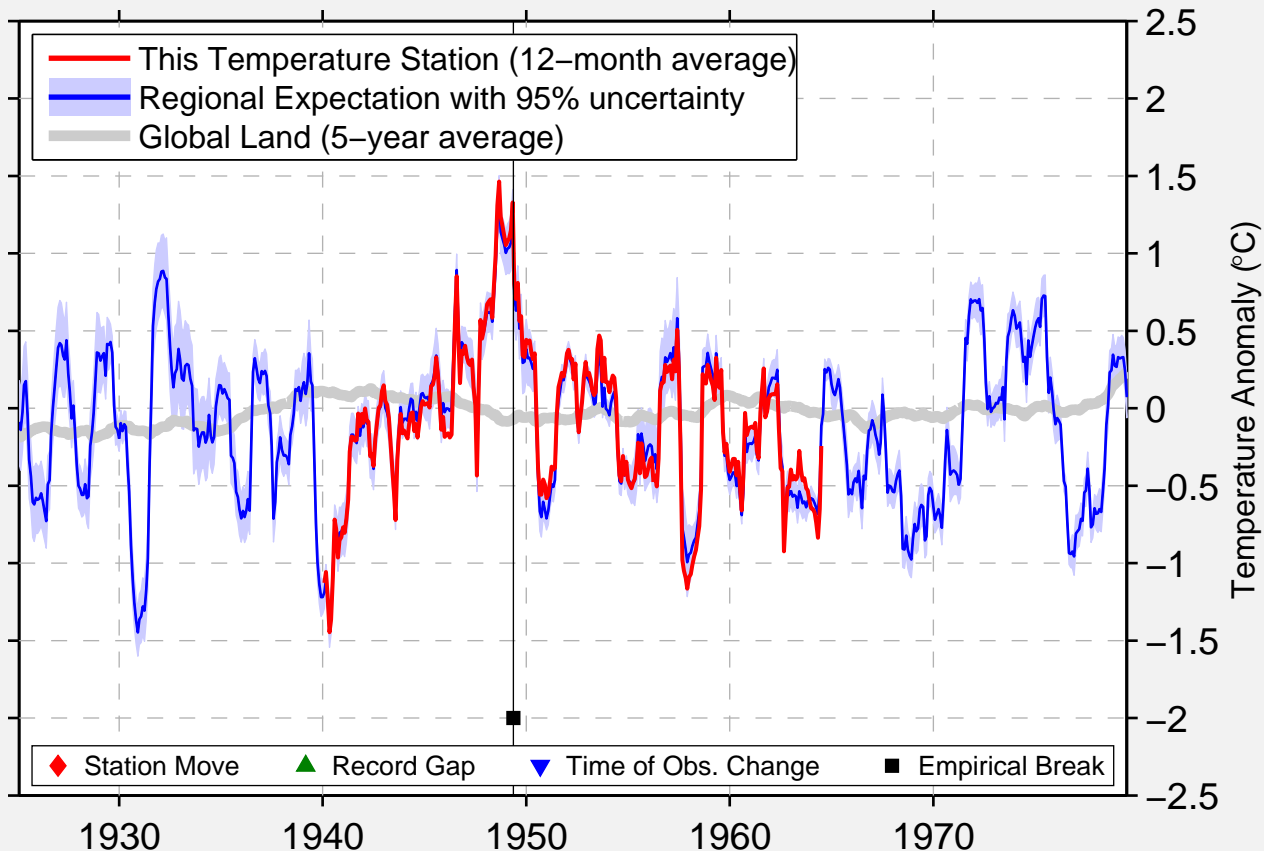

LAKE HIAWASSEE

28.533 N, 81.467 W (United States)

Data Quality Controlled and Aligned at Breakpoints

Berkeley Earth