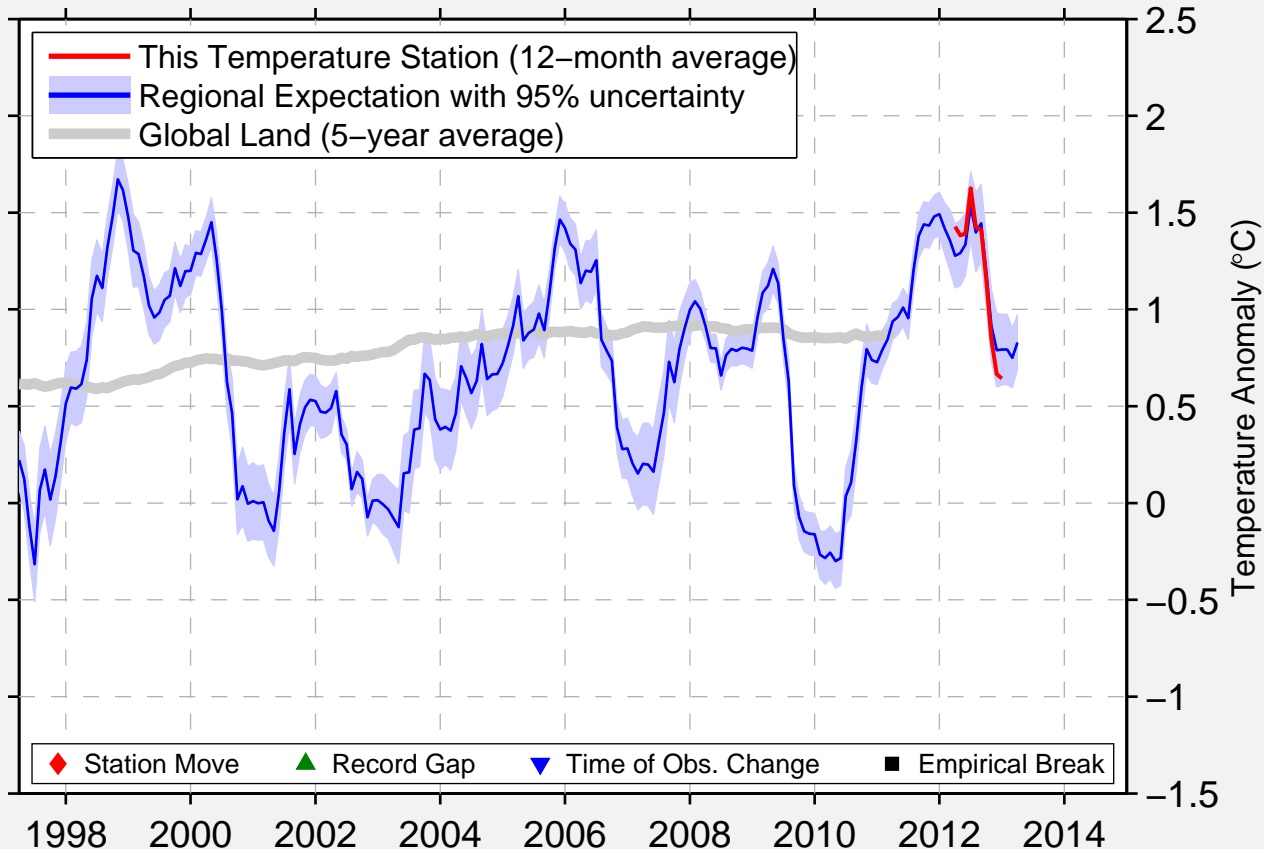

MATAGORDA BAY-PORT

28.450 N, 96.400 W (United States)

Data Quality Controlled and Aligned at Breakpoints

Berkeley Earth