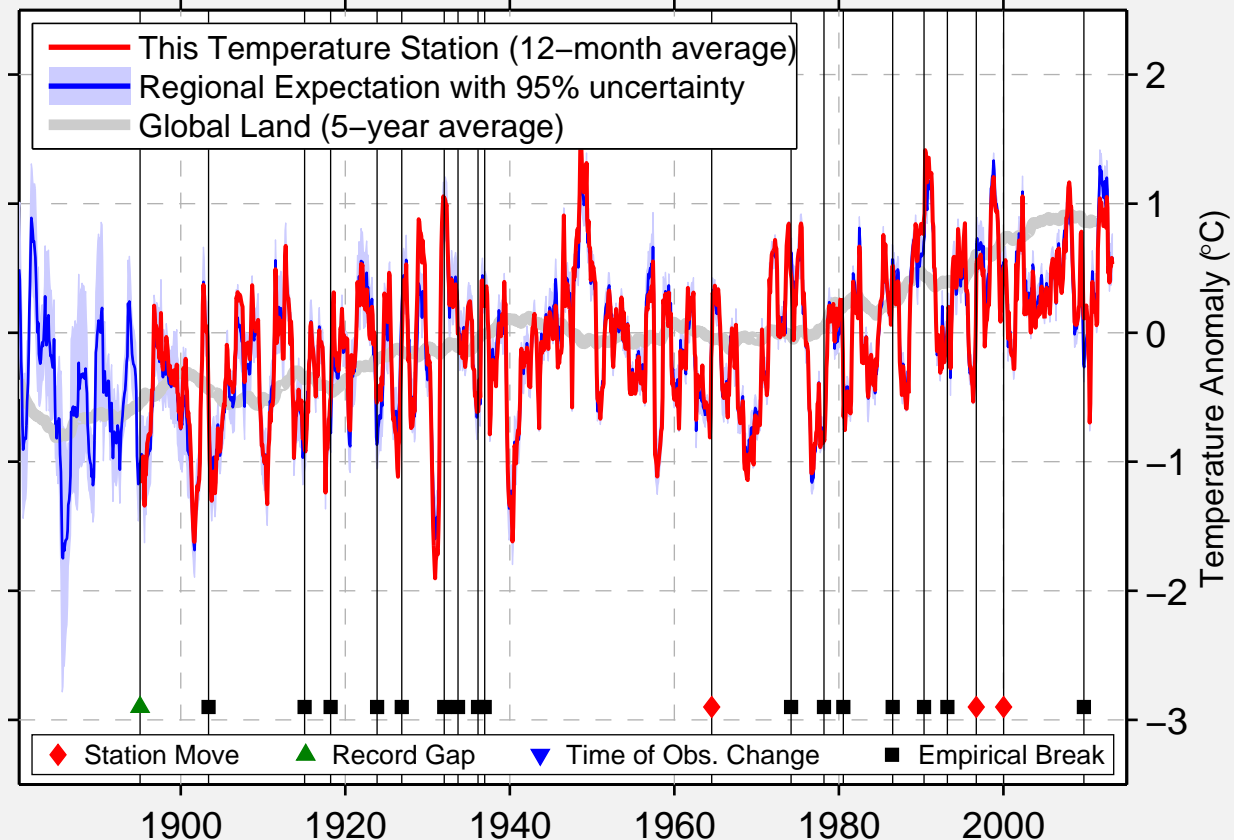

SAINT LEO

28.331 N, 82.267 W (United States)

Data Quality Controlled and Aligned at Breakpoints

Berkeley Earth