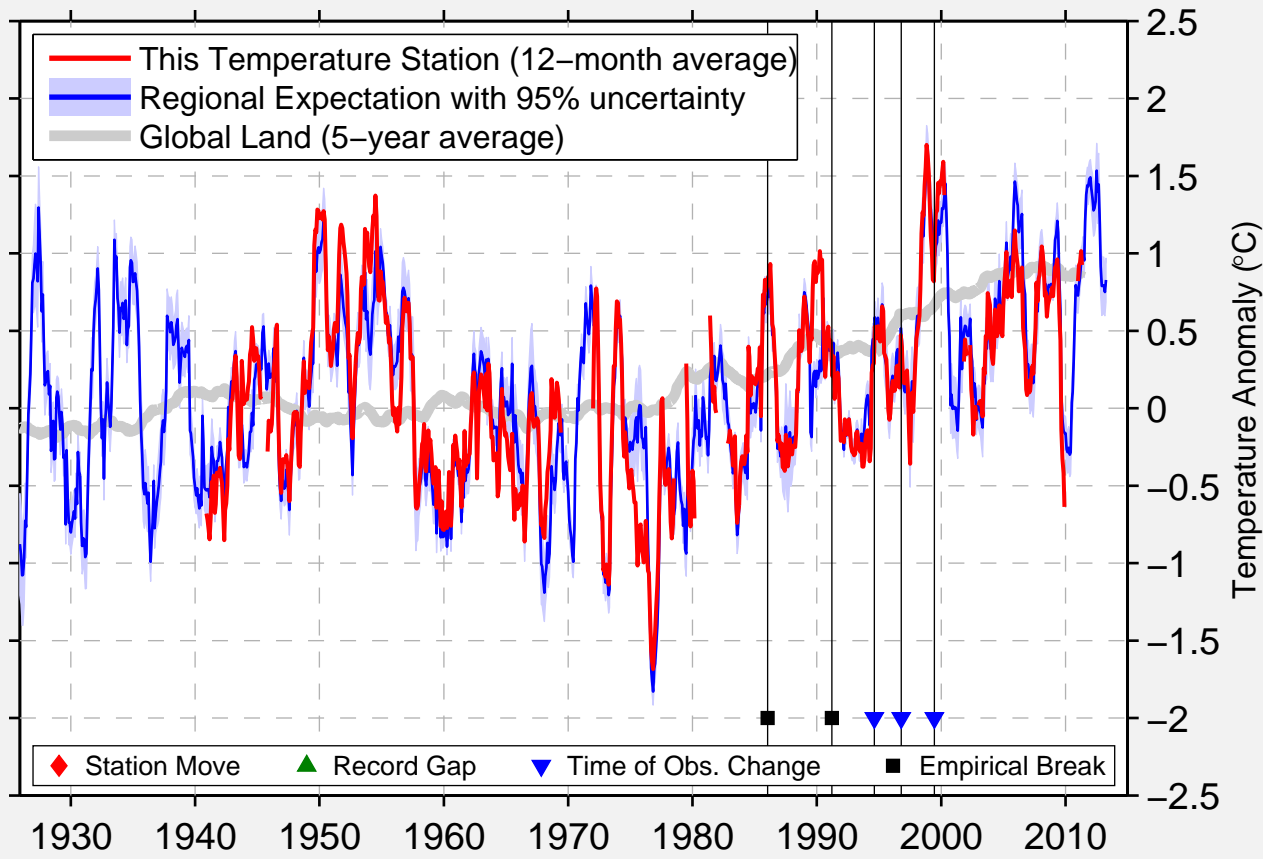

ARANSAS WILDLIFE REF

28.287 N, 96.802 W (United States)

Data Quality Controlled and Aligned at Breakpoints

Berkeley Earth