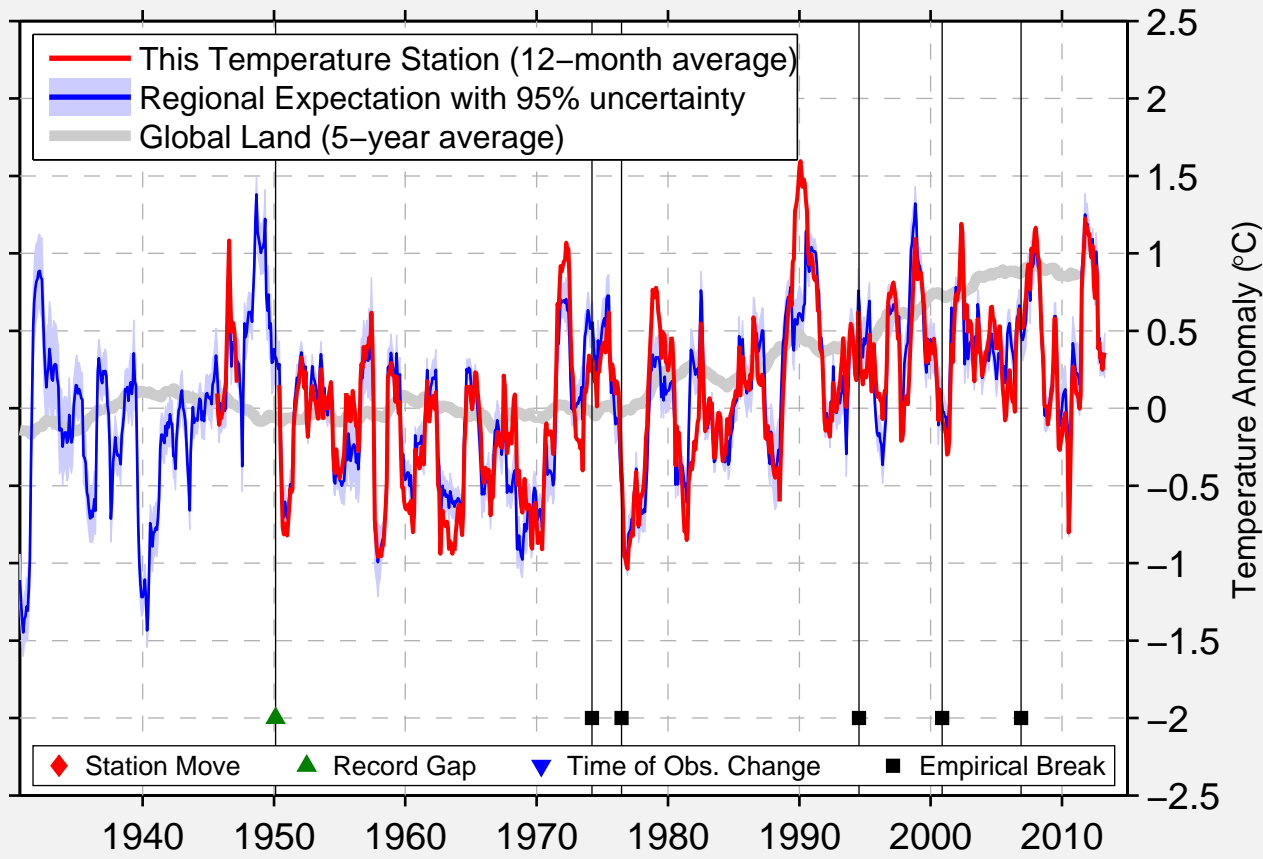

# PATRICK AFB/COCOA B

28.233 N, 80.600 W (United States)

Data Quality Controlled and Aligned at Breakpoints

Berkeley Earth