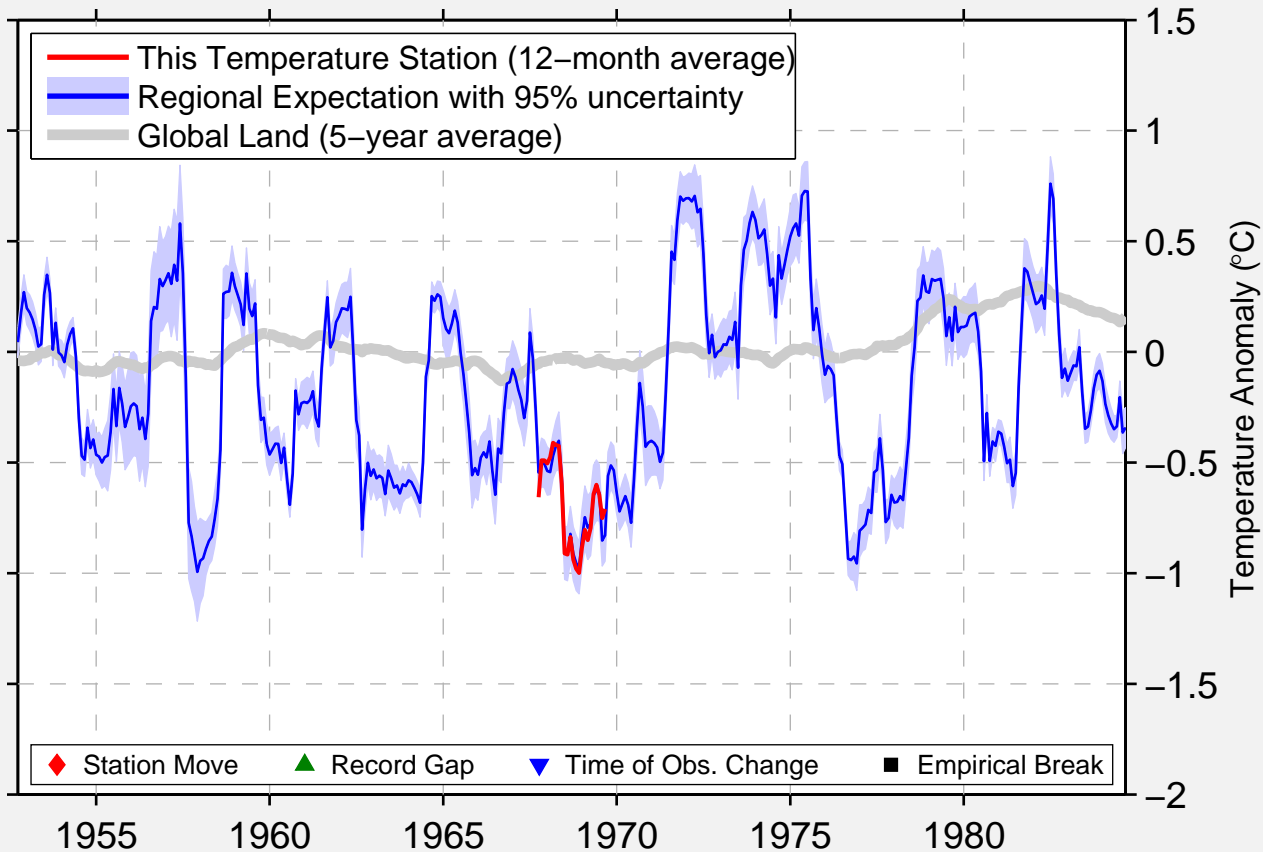

HOLOPAW 6 SE

28.050 N, 81.050 W (United States)

Data Quality Controlled and Aligned at Breakpoints

Berkeley Earth