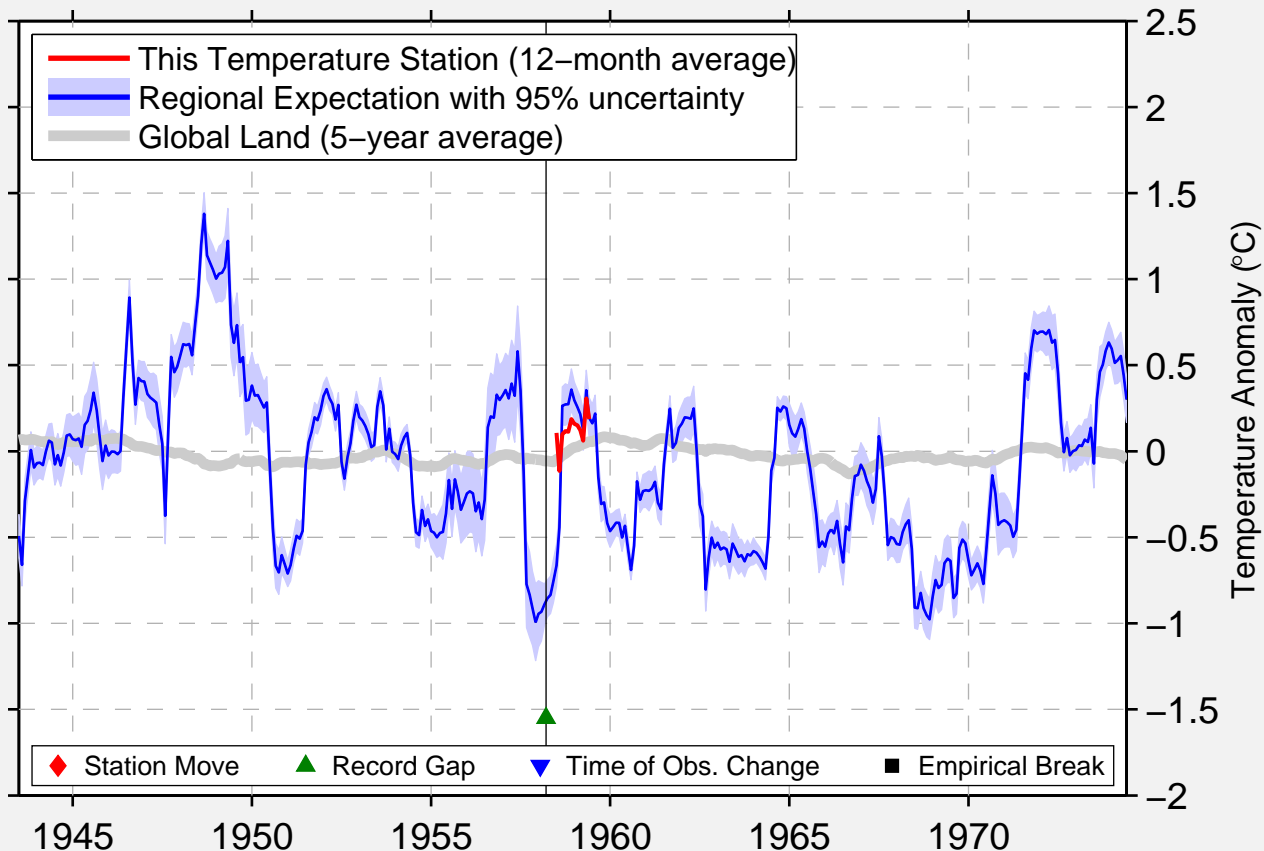

GRAPE HAMMOCK

27.800 N, 81.200 W (United States)

Data Quality Controlled and Aligned at Breakpoints

Berkeley Earth