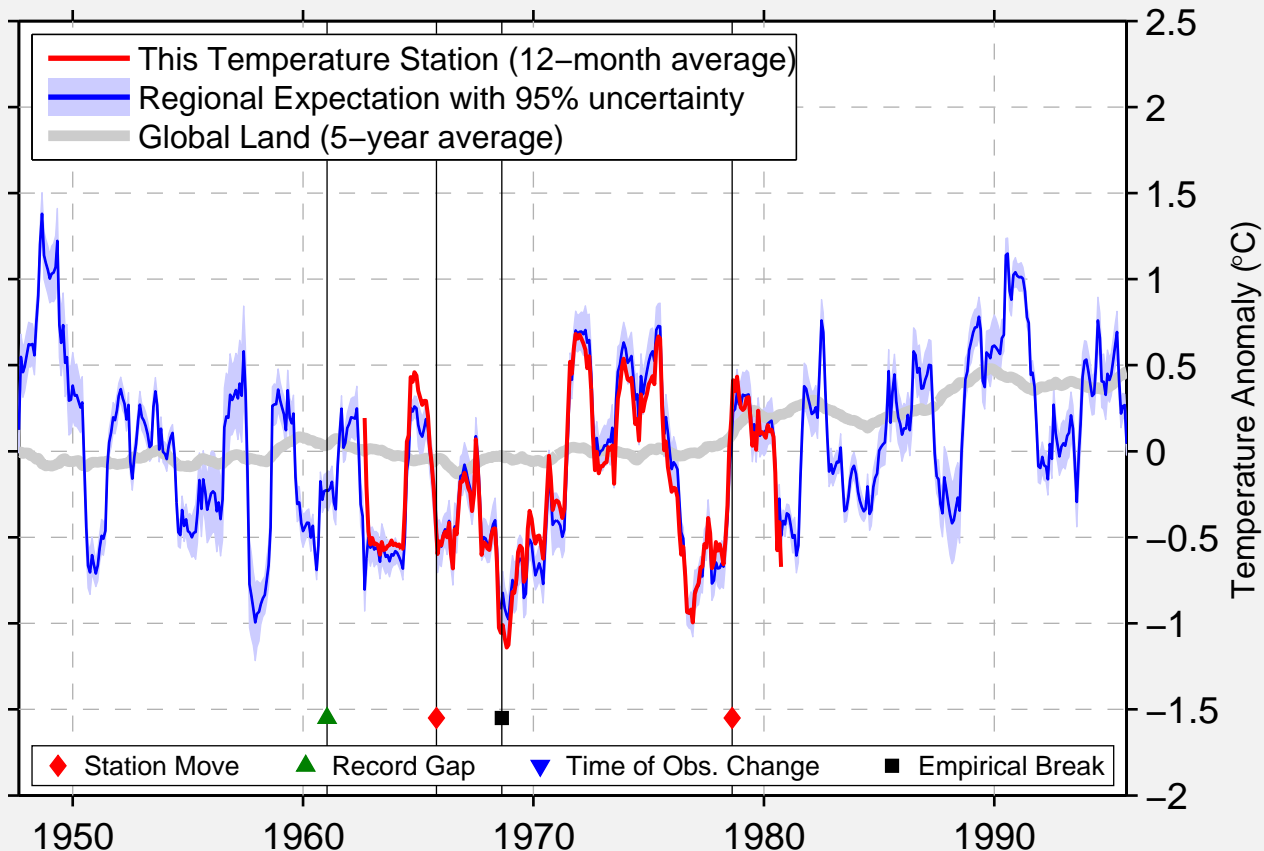

INDIAN LAKE ESTATES

27.800 N, 81.333 W (United States)

Data Quality Controlled and Aligned at Breakpoints

Berkeley Earth