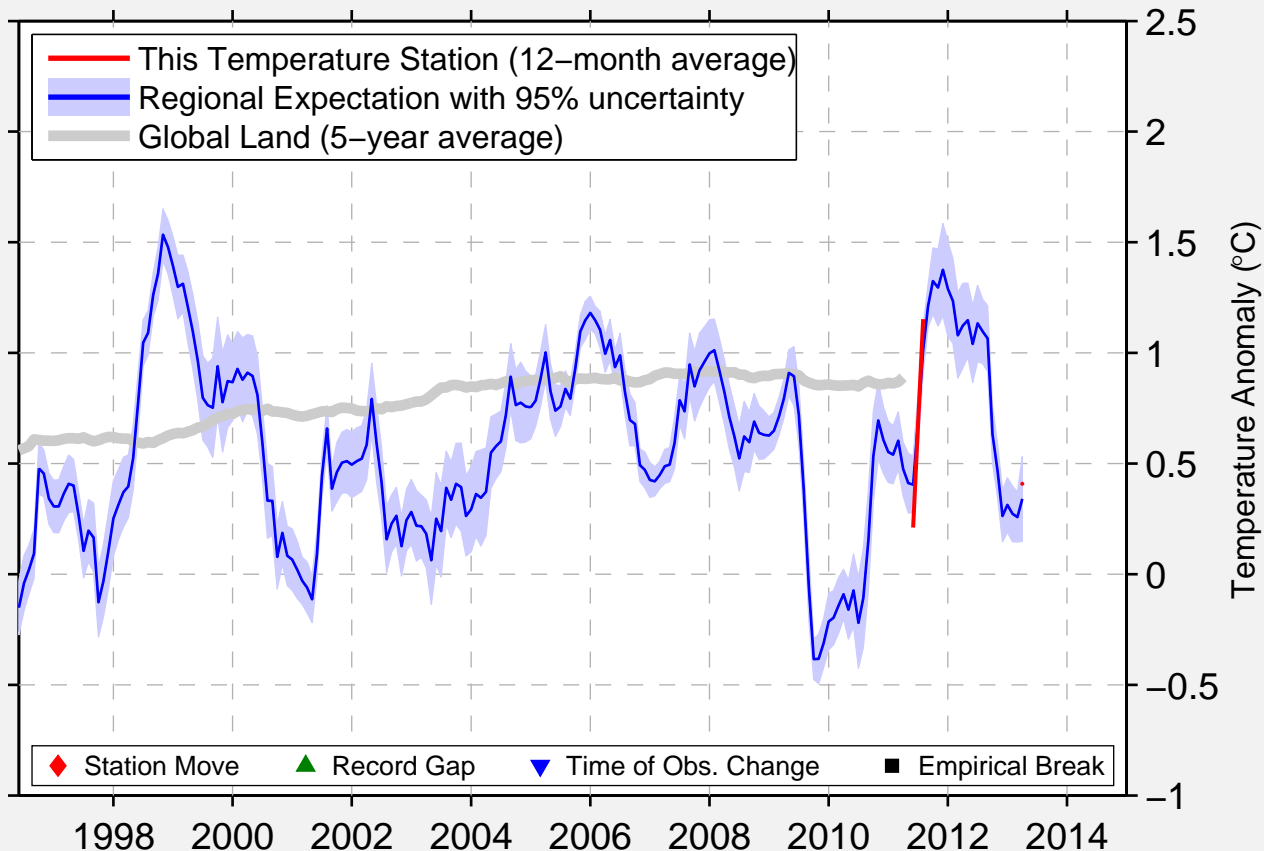

GREEN CANYON 338

27.633 N, 90.450 W (United States)

◆ Station Move ▲ Record Gap ▼ Time of Obs. Change ■ Empirical Break