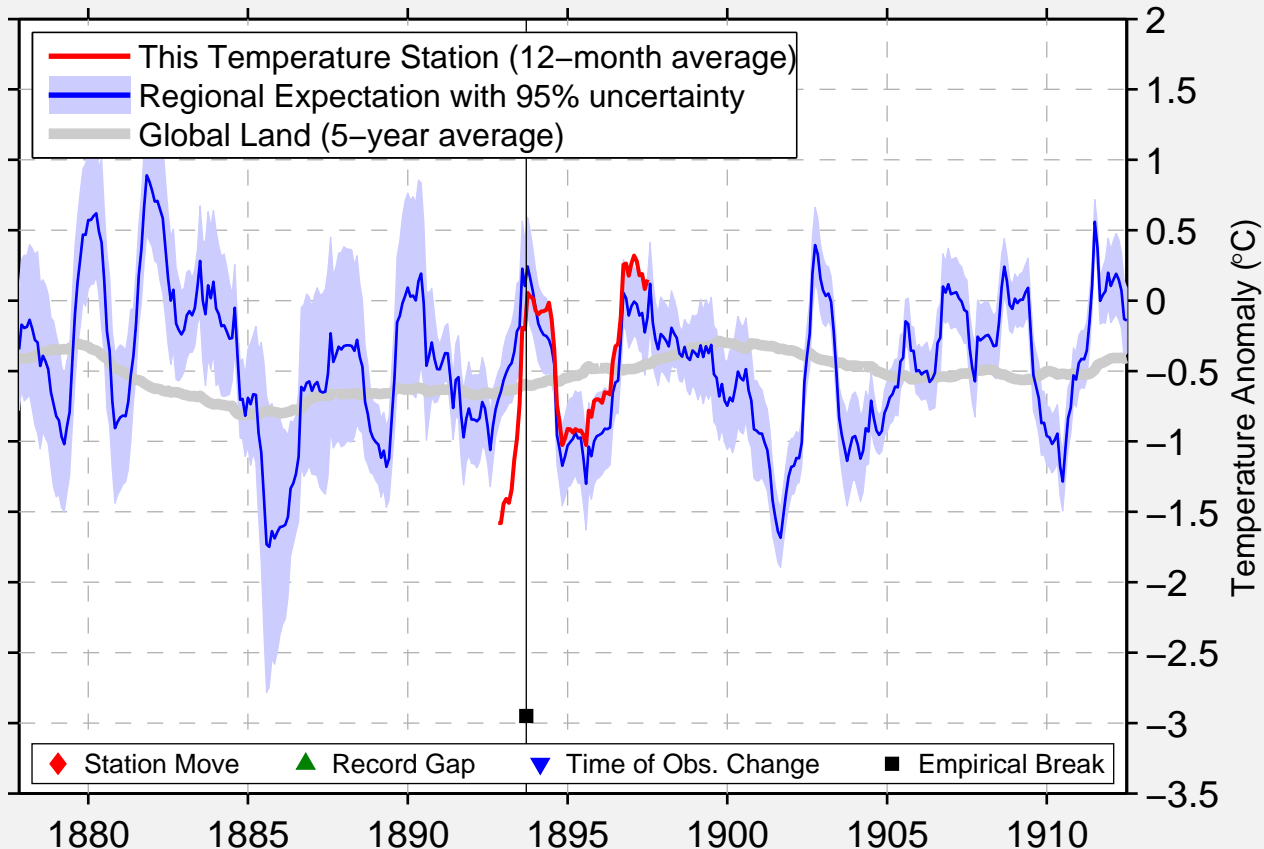

# MULLET KEY

27.617 N, 82.733 W (United States)

Data Quality Controlled and Aligned at Breakpoints

Berkeley Earth