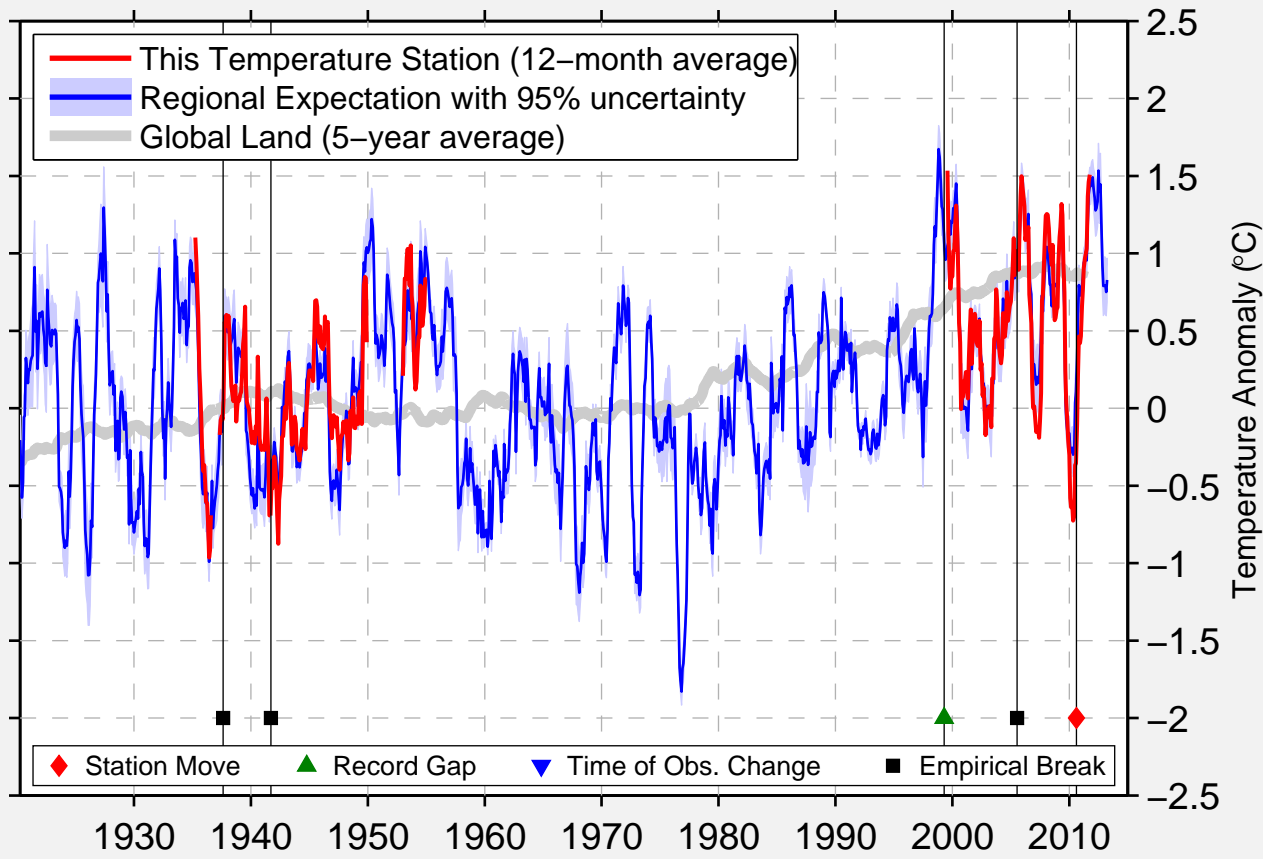

# BISHOP

27.584 N, 97.803 W (United States)

Data Quality Controlled and Aligned at Breakpoints

Berkeley Earth