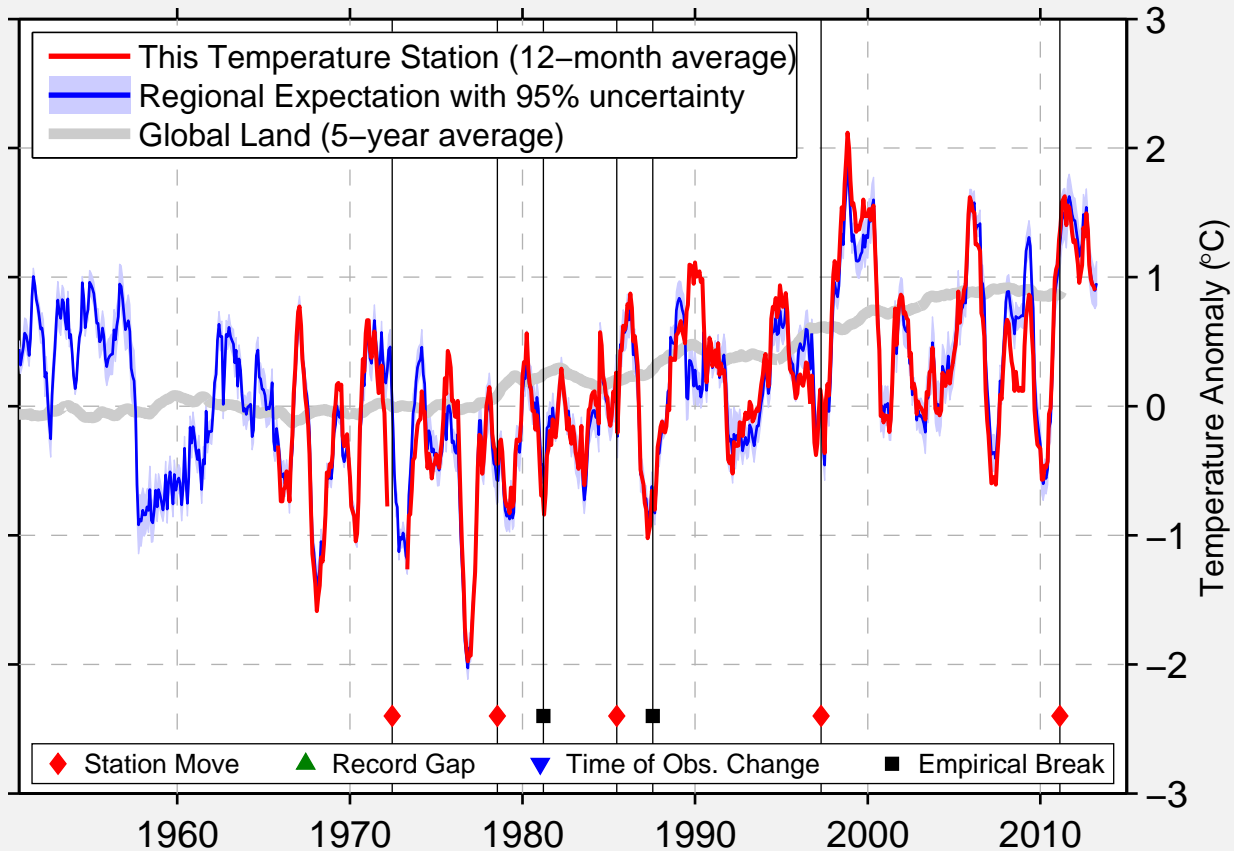

LAREDO 2

27.568 N, 99.498 W (United States)

Data Quality Controlled and Aligned at Breakpoints

Berkeley Earth