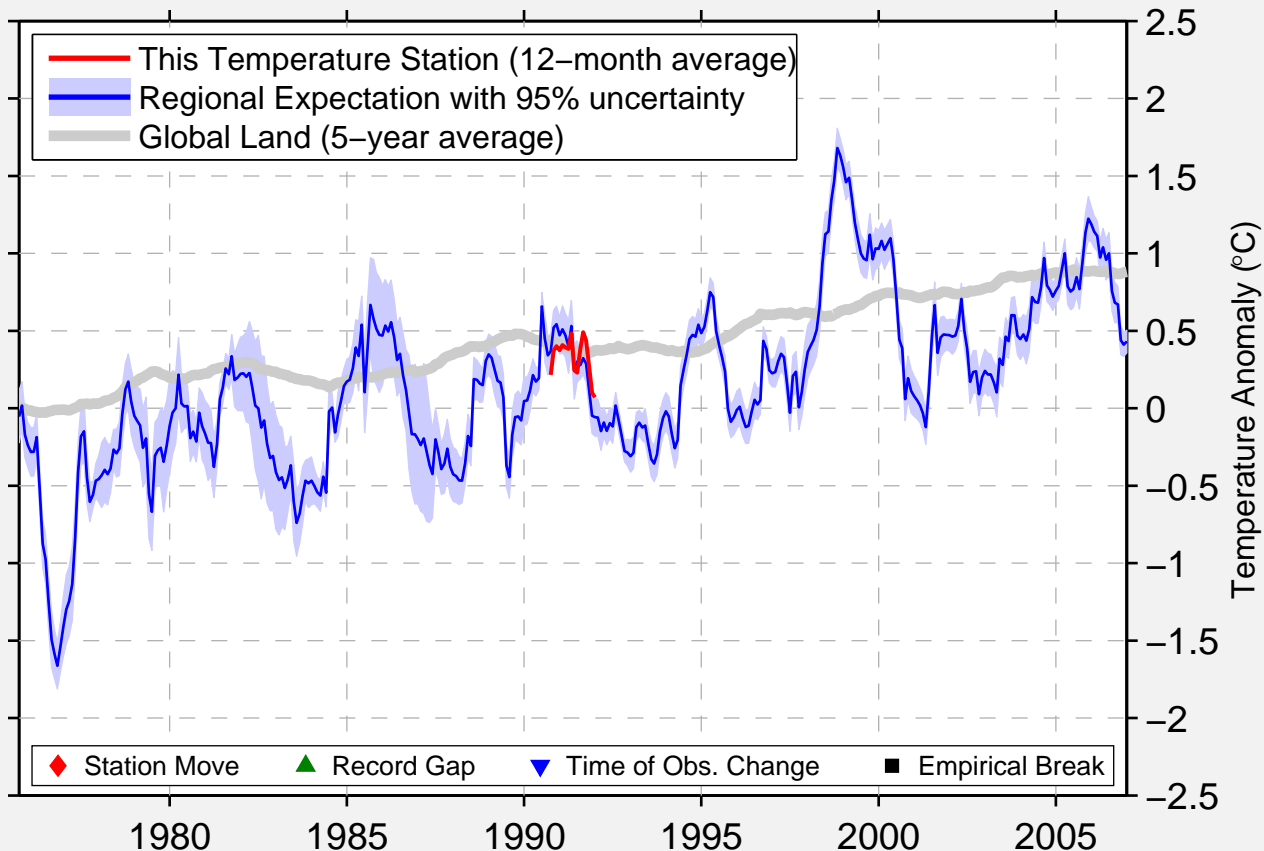

GARDEN BANKS 236A

27.367 N, 93.800 W (United States)

Data Quality Controlled and Aligned at Breakpoints

Berkeley Earth