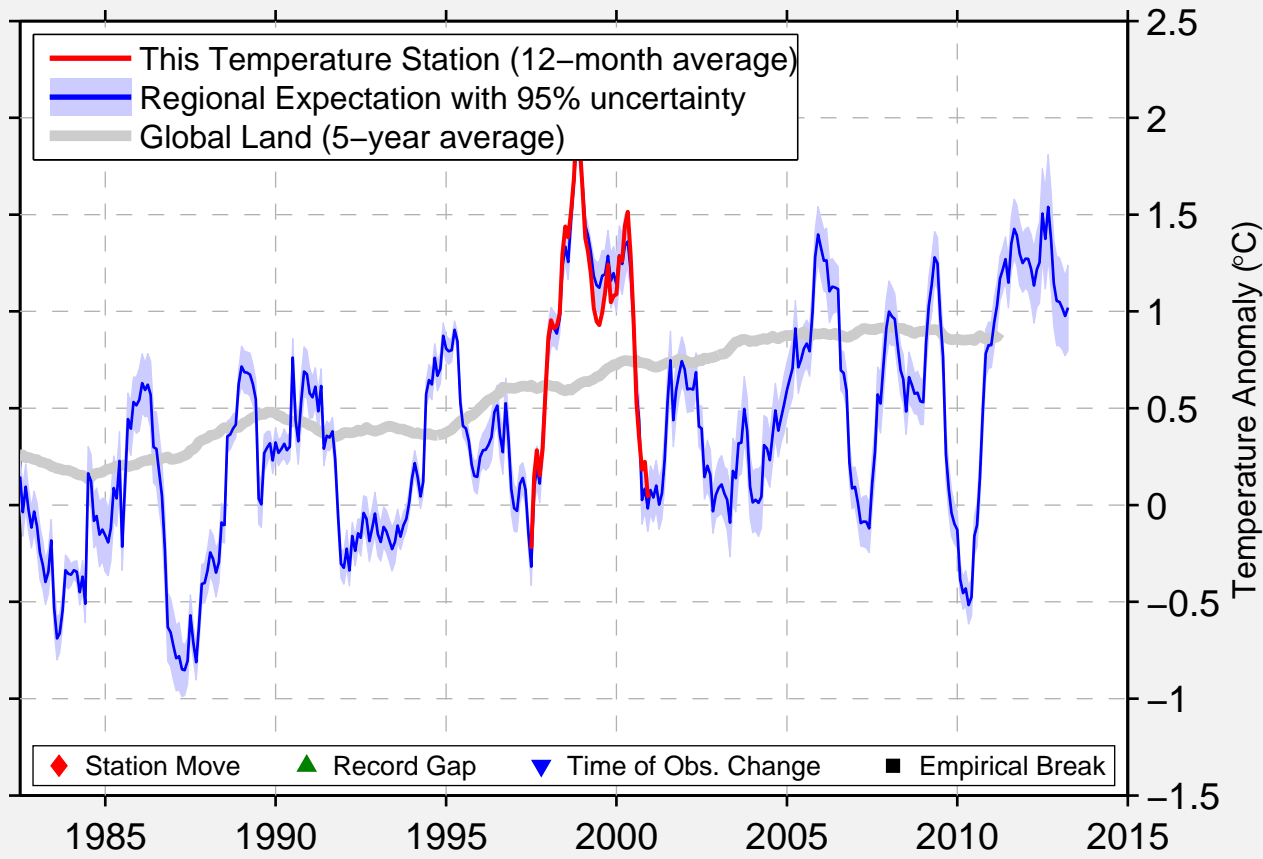

CONCEPCION 3 S

27.358 N, 98.381 W (United States)

Data Quality Controlled and Aligned at Breakpoints

Berkeley Earth