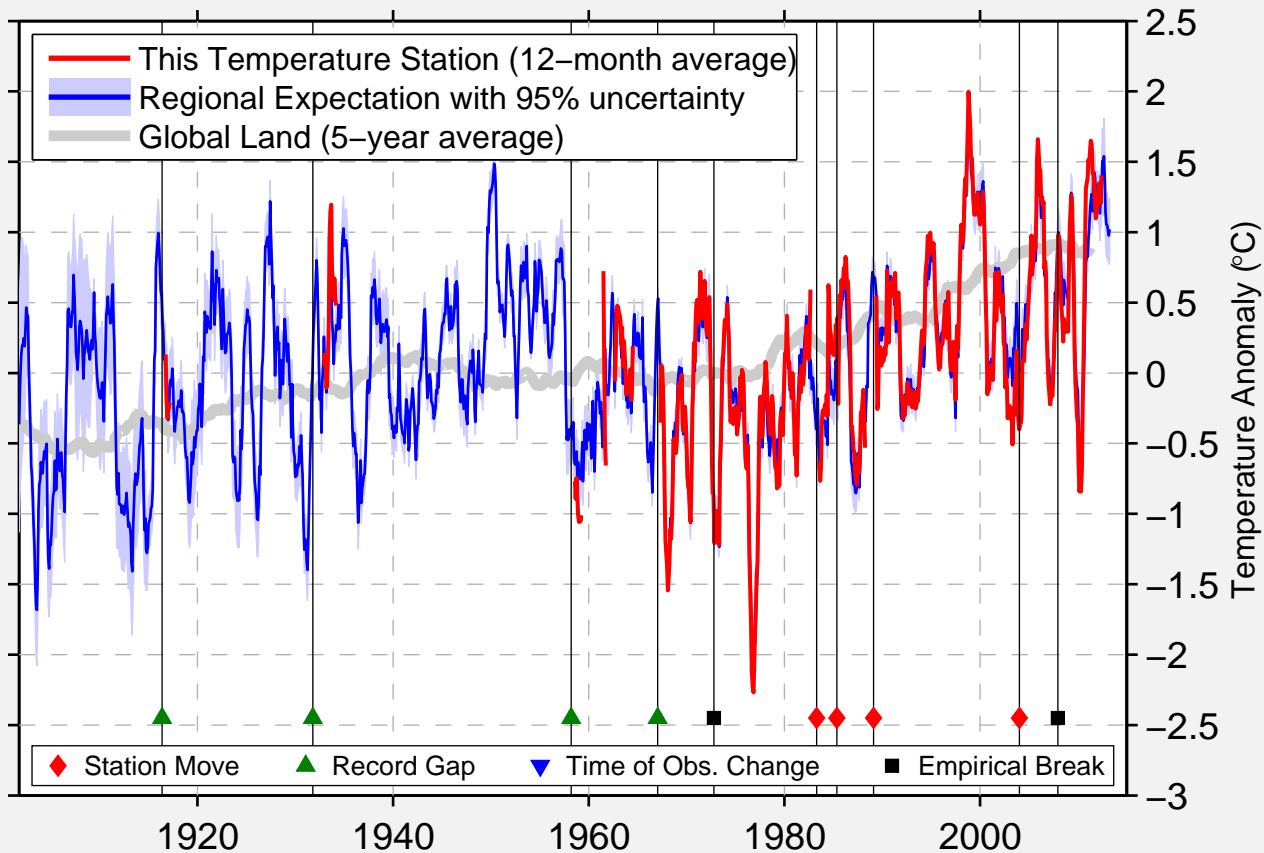

# HEBBRONVILLE

27.319 N, 98.678 W (United States)

Data Quality Controlled and Aligned at Breakpoints

Berkeley Earth