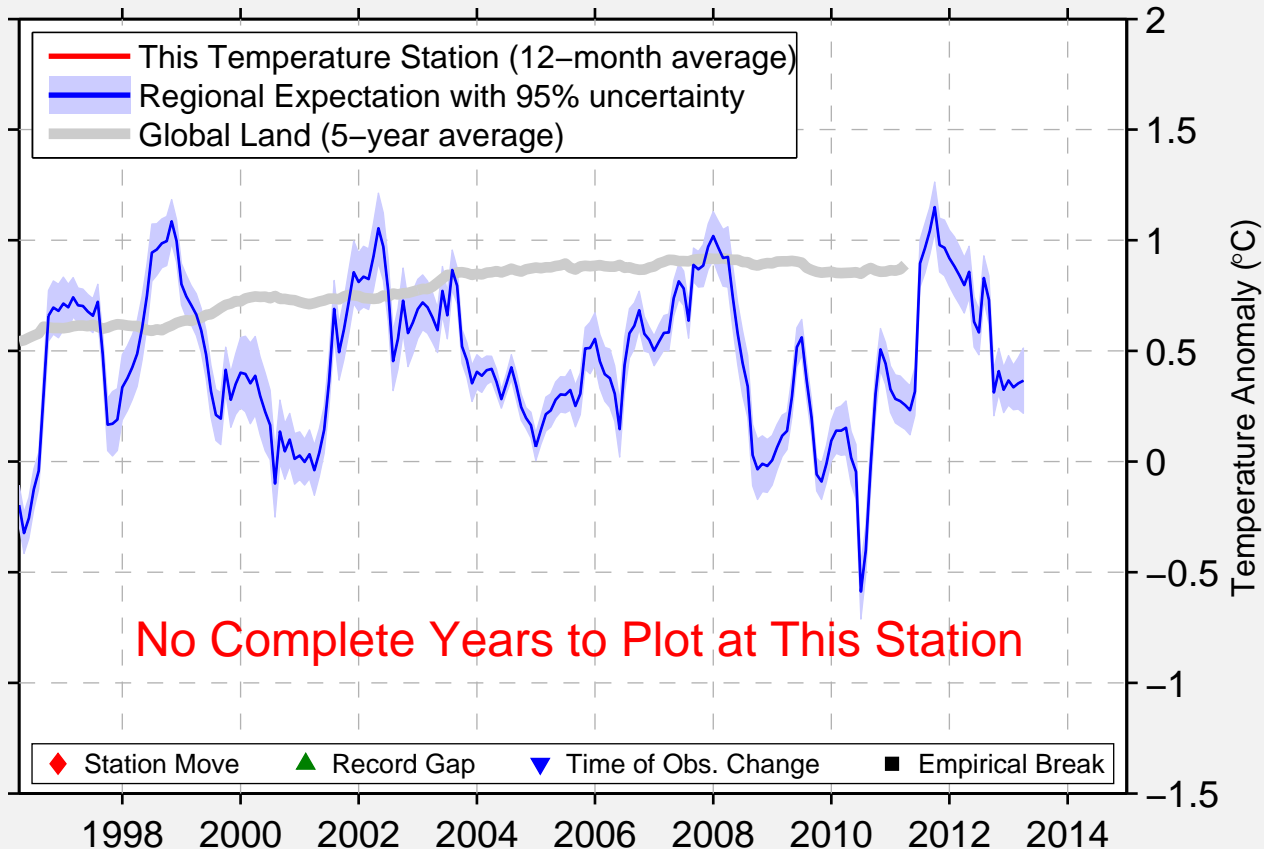

# OKEECHOBEE INTOWN

27.256 N, 80.836 W (United States)

No Complete Years to Plot at This Station

◆ Station Move    ▲ Record Gap    ▼ Time of Obs. Change    ■ Empirical Break