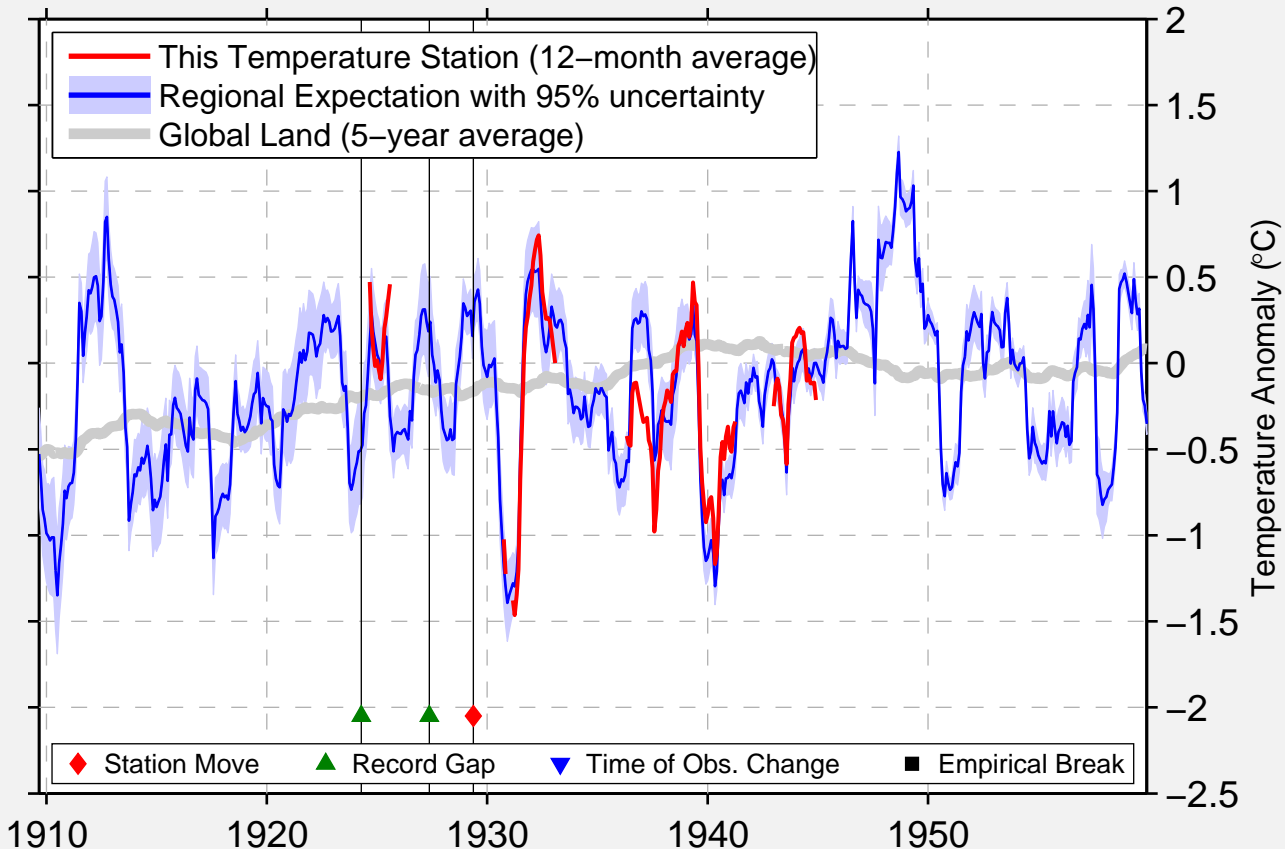

OKEECHOBEE NEAR

27.250 N, 80.867 W (United States)

Data Quality Controlled and Aligned at Breakpoints

Berkeley Earth