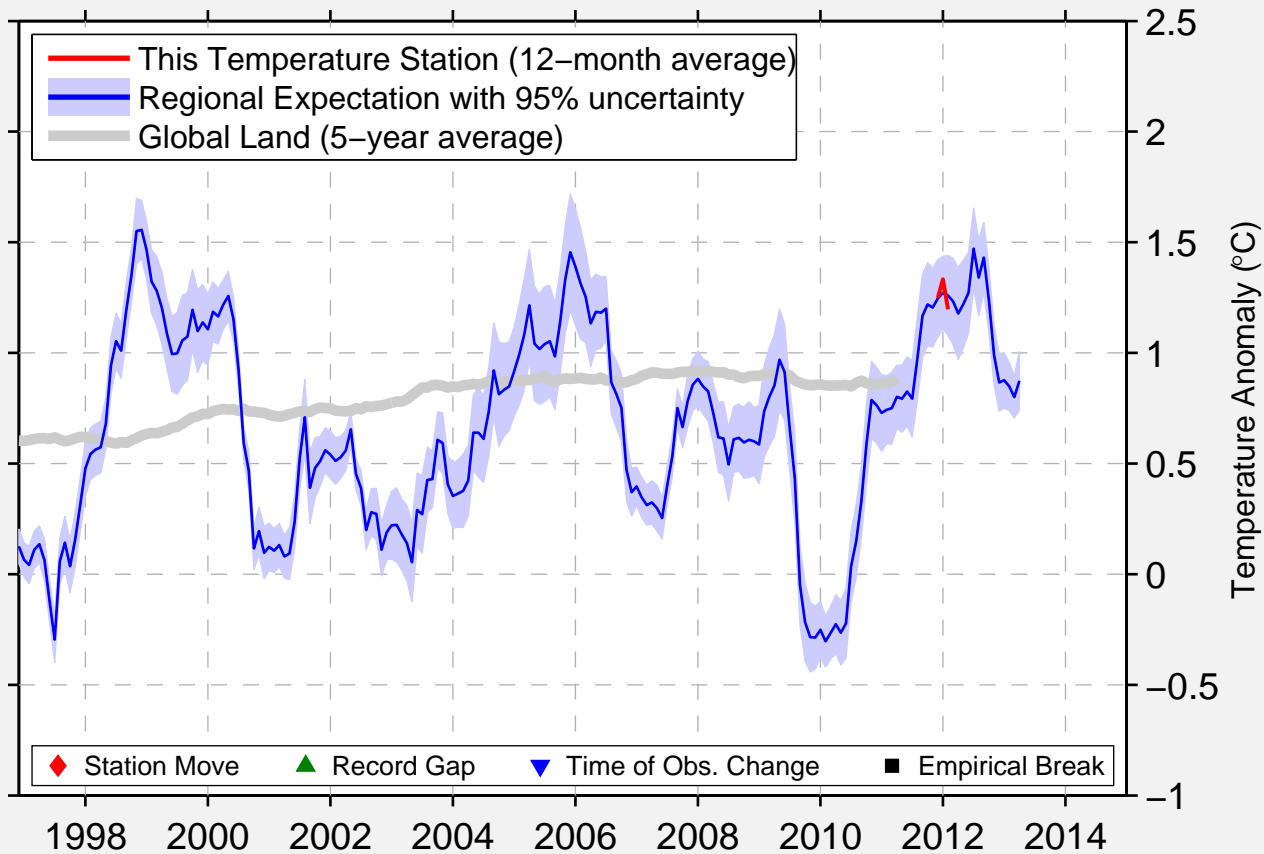

N PADRE 975

26.833 N, 96.933 W (United States)

◆ Station Move ▲ Record Gap ▼ Time of Obs. Change ■ Empirical Break