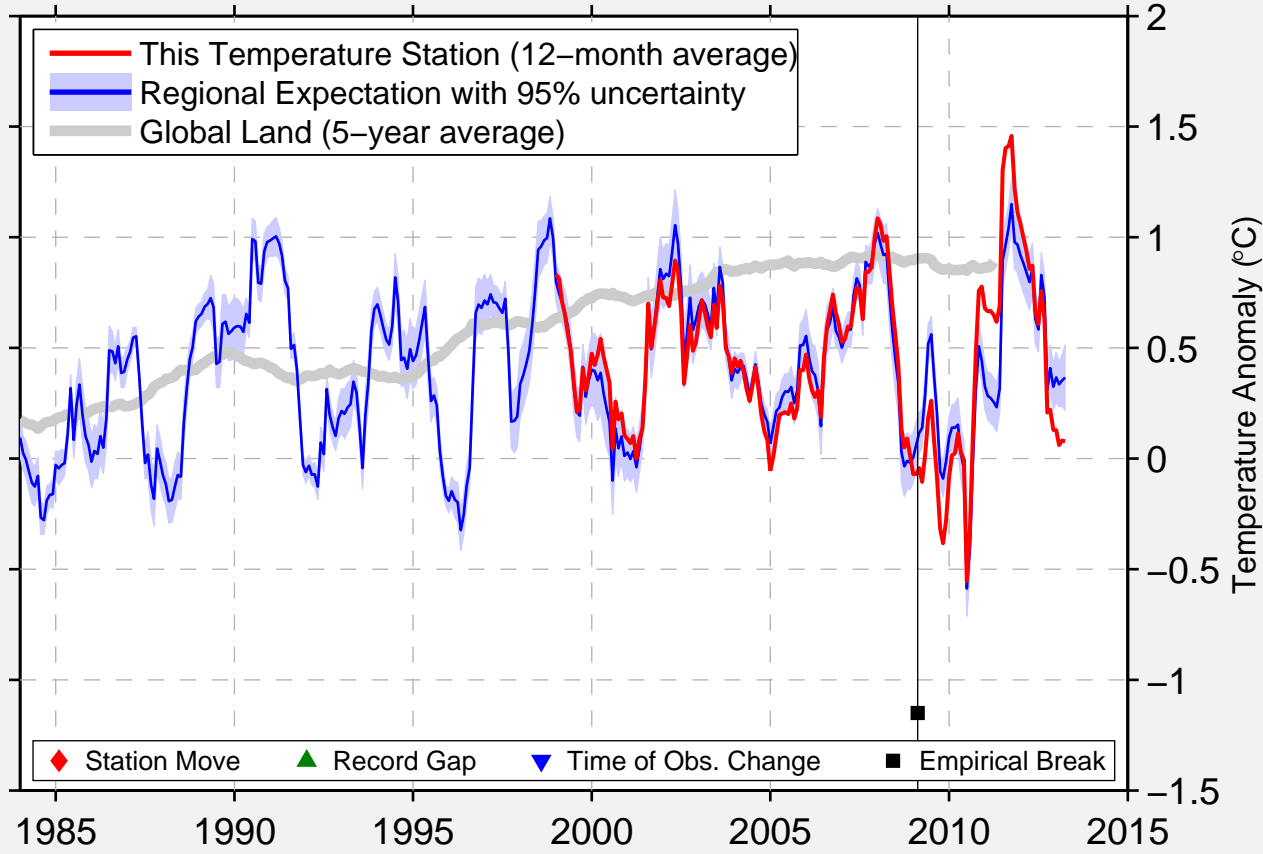

FORT LAUDERDALE EXECUTIVE AP

26.198 N, 80.169 W (United States)

Data Quality Controlled and Aligned at Breakpoints

Berkeley Earth