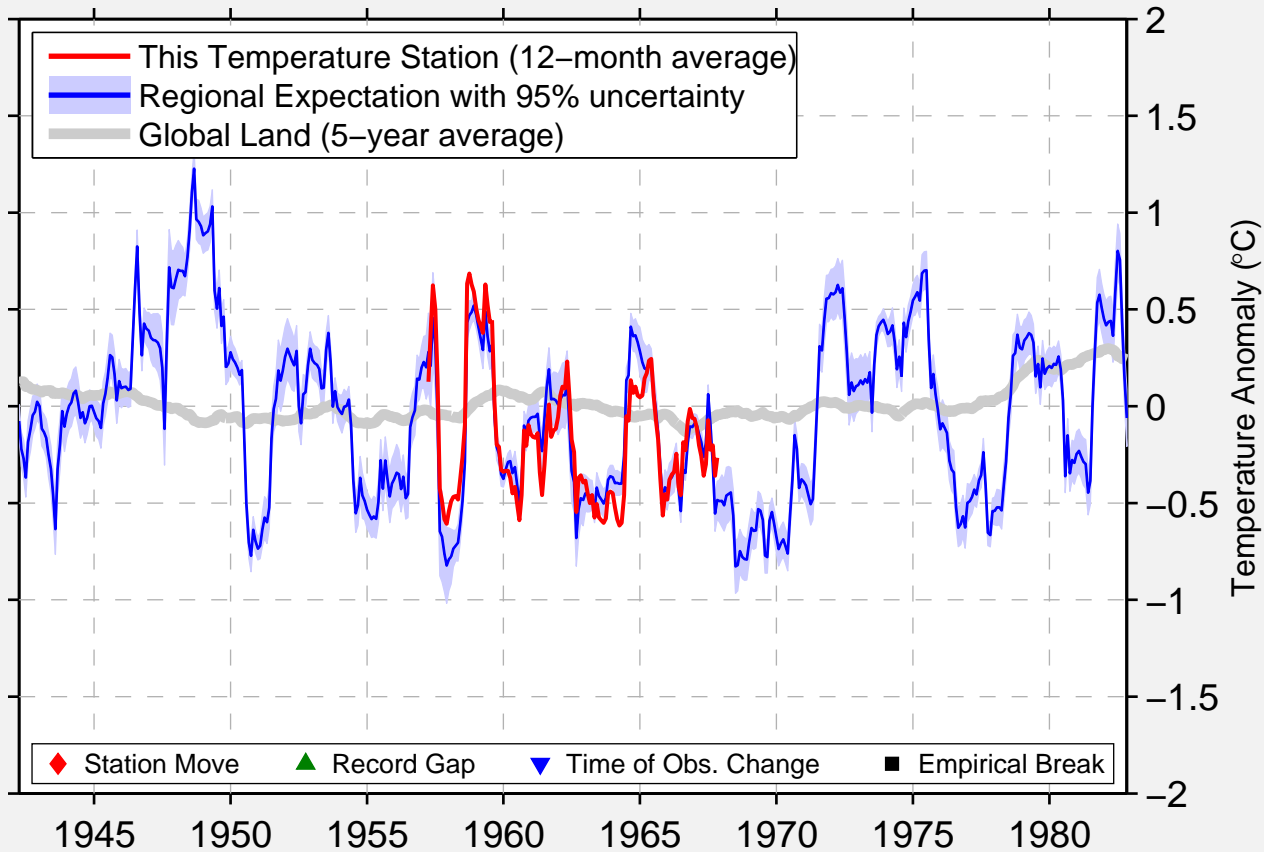

MILES CITY TOWER

26.183 N, 81.350 W (United States)

Data Quality Controlled and Aligned at Breakpoints

Berkeley Earth