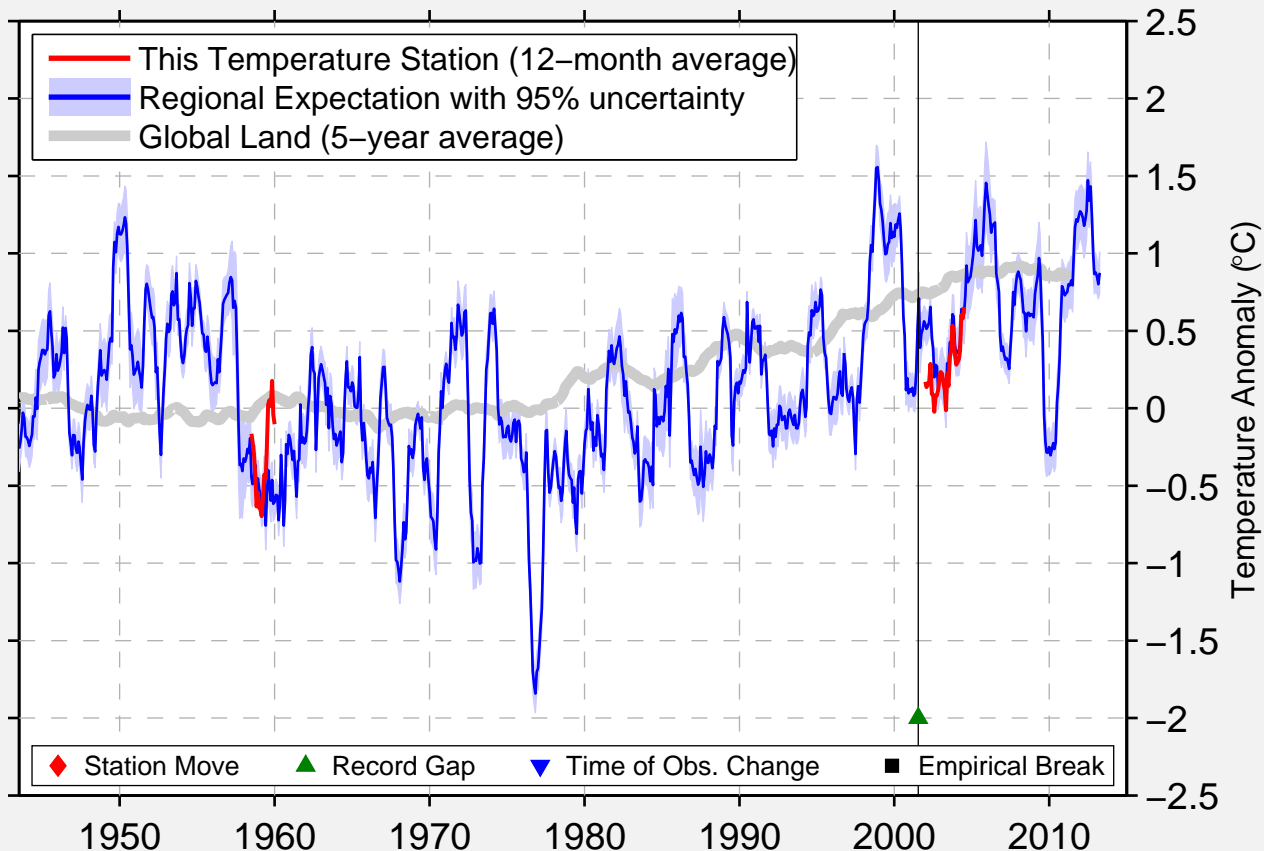

PORT ISABEL CAMERON COUNTY AP

26.166 N, 97.348 W (United States)

Data Quality Controlled and Aligned at Breakpoints

Berkeley Earth