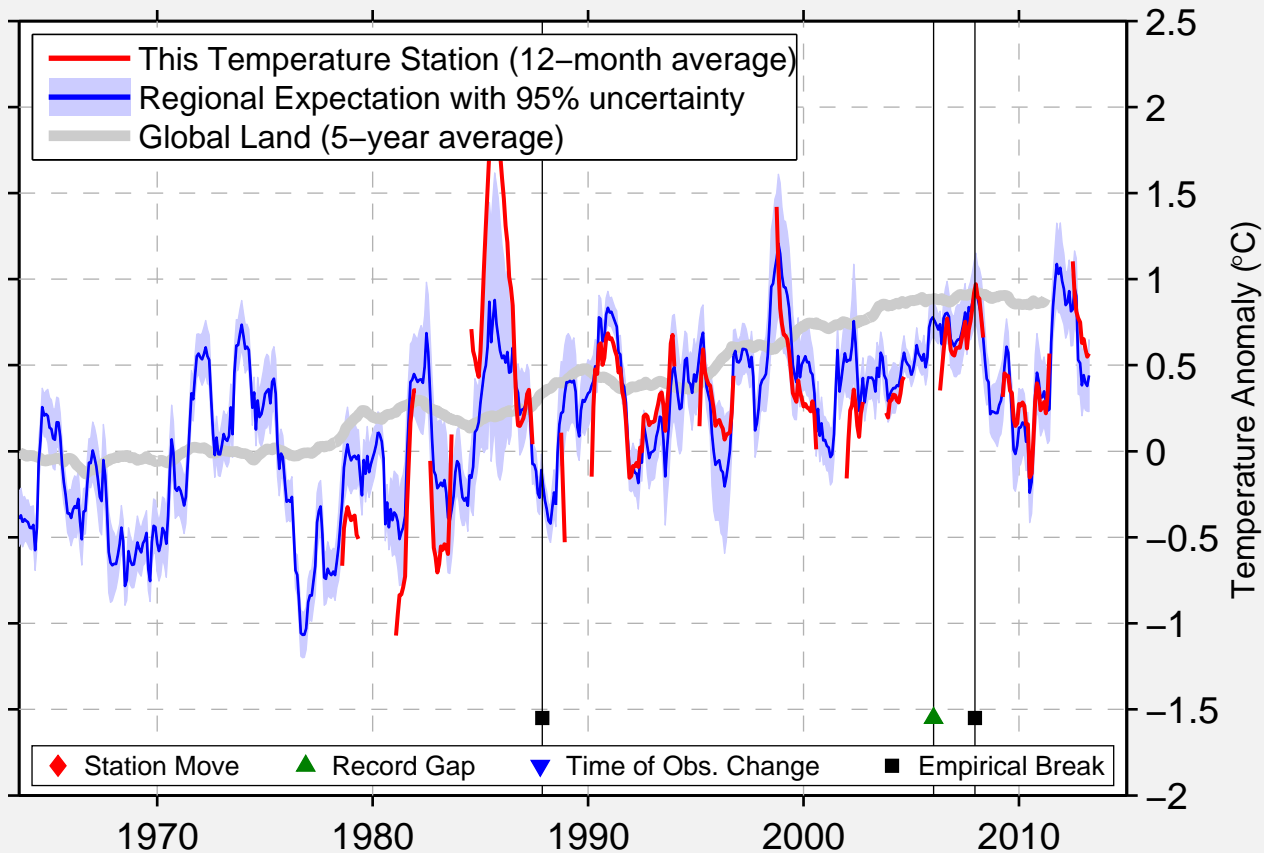

ENVIRONM BUOY 42003

26.000 N, 85.900 W (United States)

Data Quality Controlled and Aligned at Breakpoints

Berkeley Earth