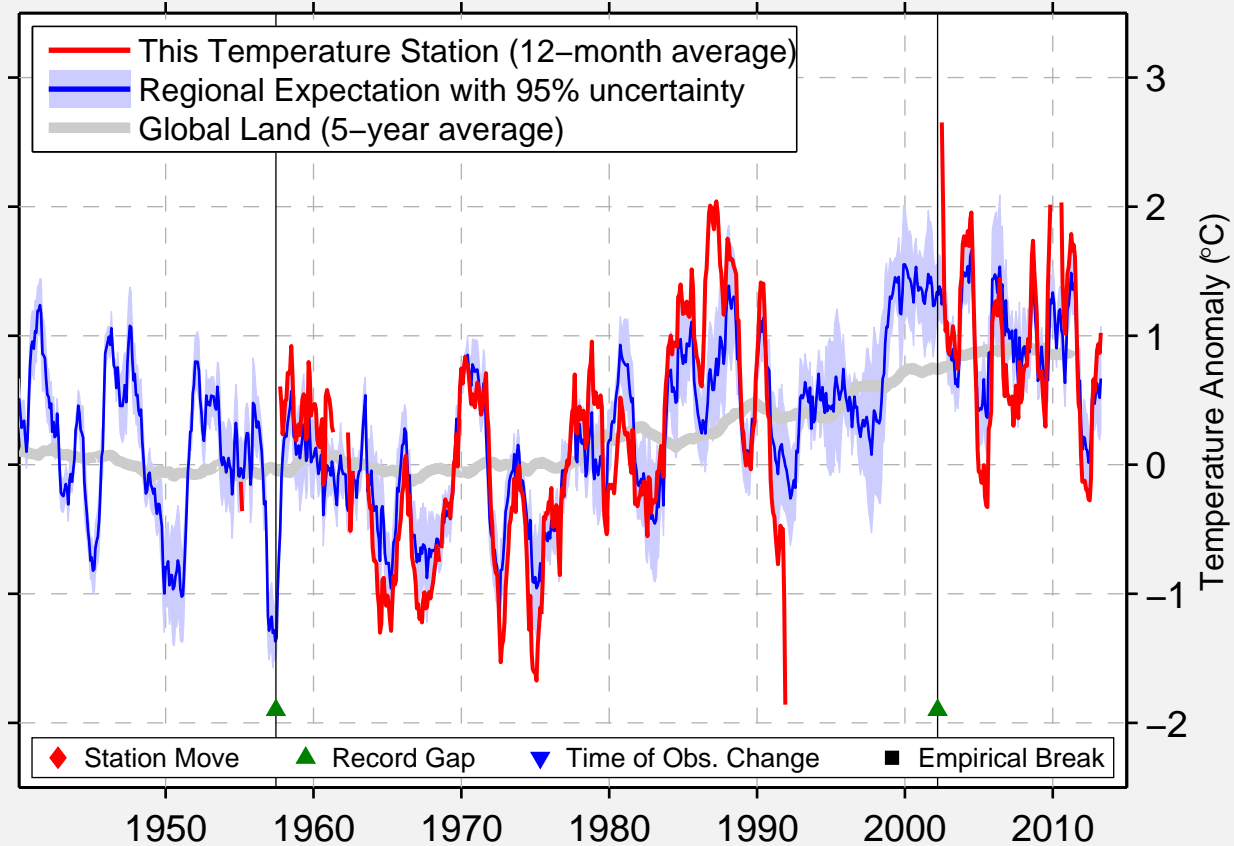

KABUL AIRPORT

34.550 N, 69.217 E (Afghanistan)

Data Quality Controlled and Aligned at Breakpoints

Berkeley Earth