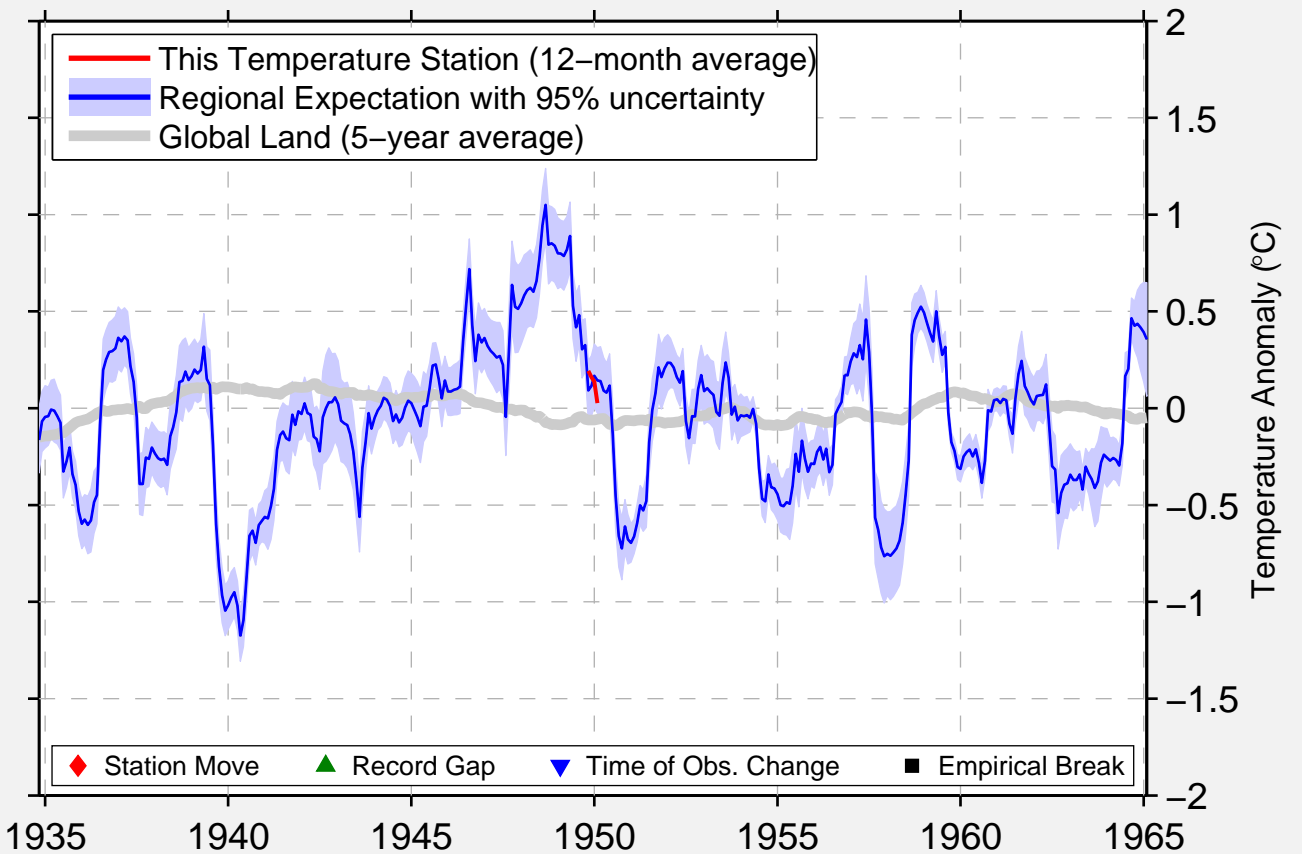

COOT BAY RANGER STN

25.183 N, 80.900 W (United States)

— This Temperature Station (12-month average)
— Regional Expectation with 95% uncertainty
— Global Land (5-year average)

◆ Station Move ▲ Record Gap ▼ Time of Obs. Change ■ Empirical Break

Data Quality Controlled and Aligned at Breakpoints

Berkeley Earth