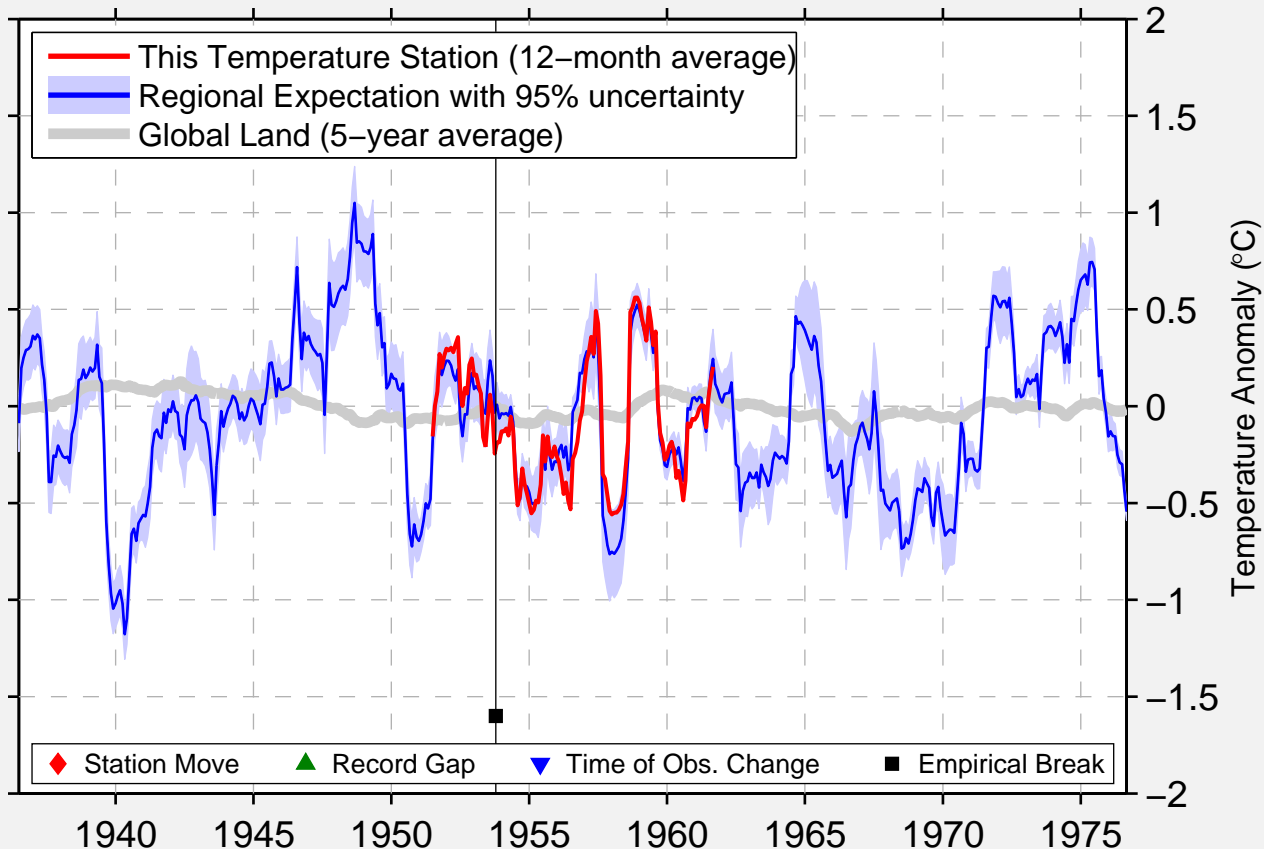

FLAMINGO RANGER STN

25.150 N, 80.933 W (United States)

Data Quality Controlled and Aligned at Breakpoints

Berkeley Earth