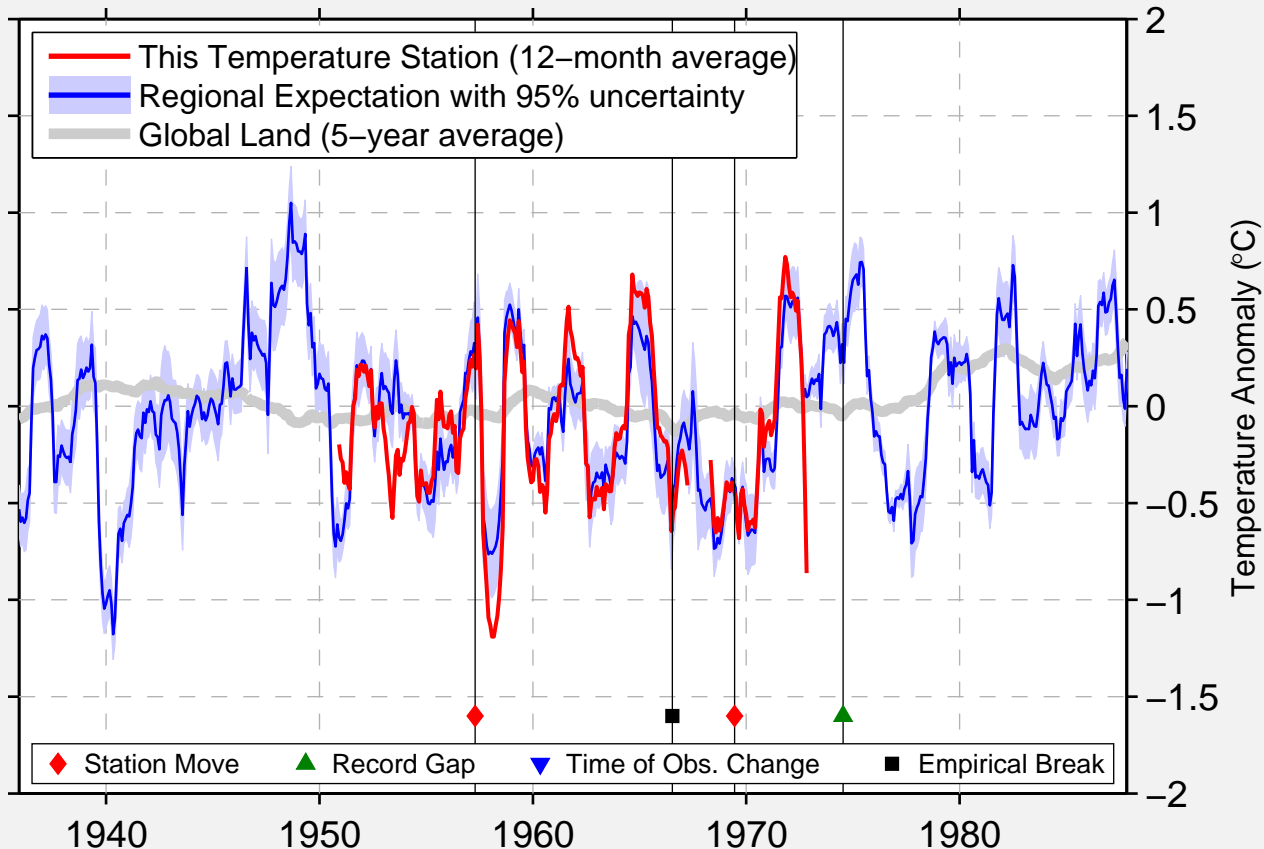

MARATHON SHORES

24.733 N, 81.050 W (United States)

Data Quality Controlled and Aligned at Breakpoints

Berkeley Earth