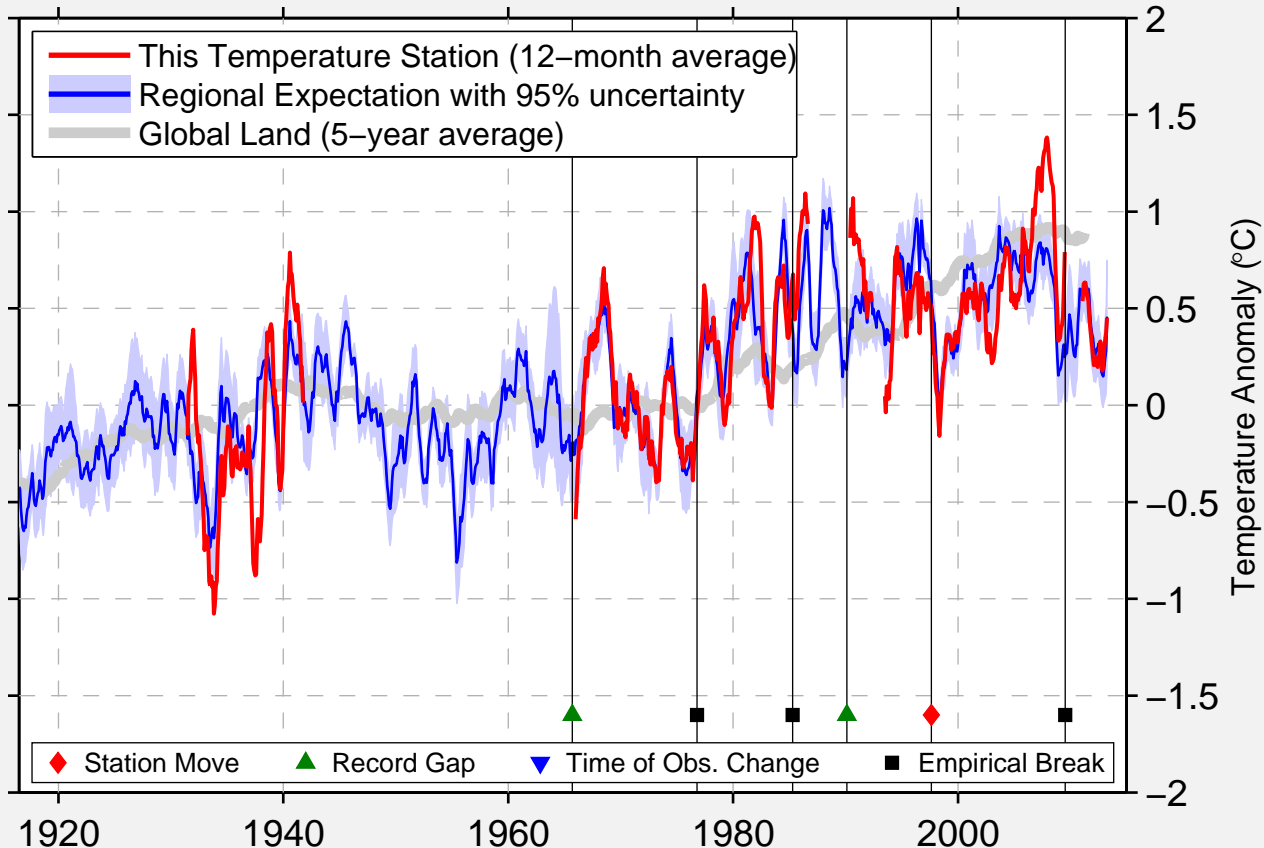

KANALOHULUHULU 1075

22.130 N, 159.659 W (United States)

Data Quality Controlled and Aligned at Breakpoints

Berkeley Earth