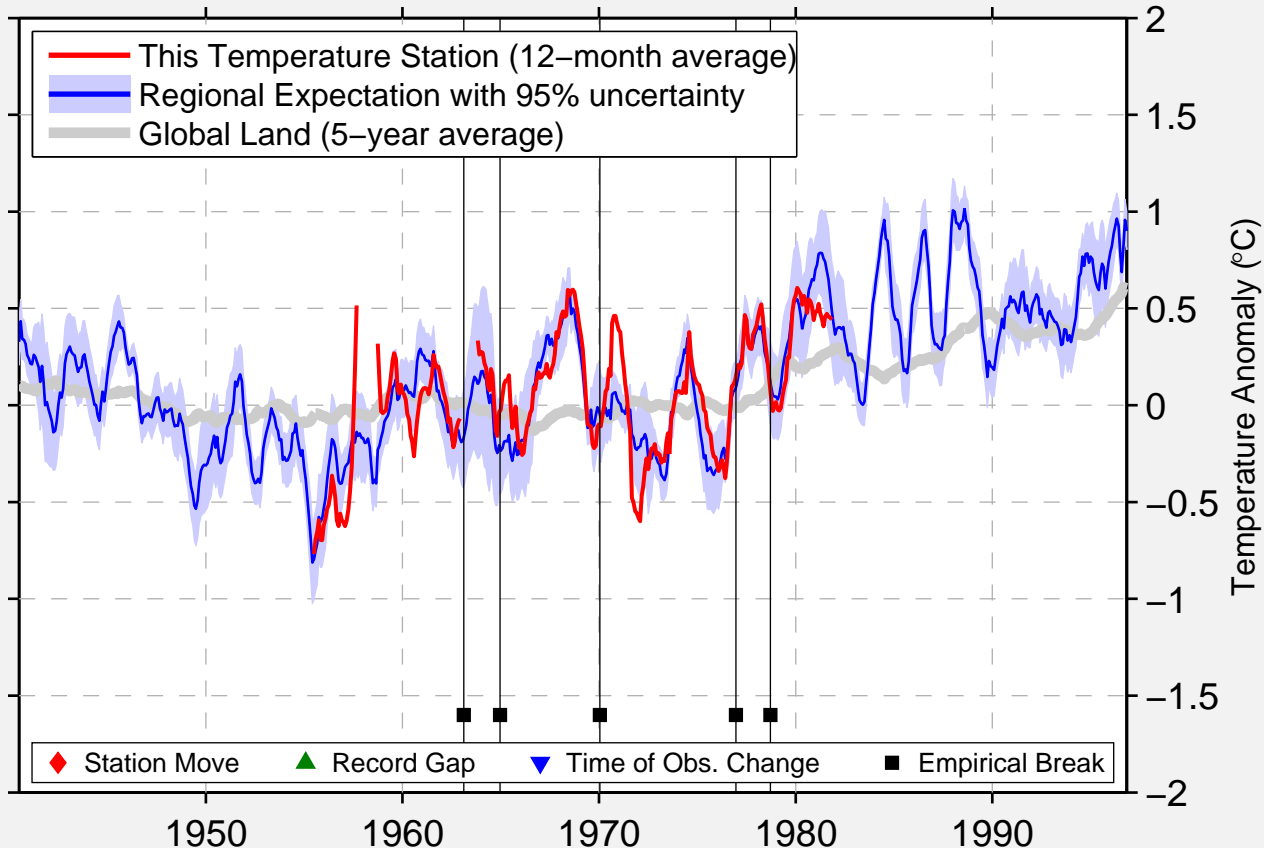

# WAIHAI LOWER 1054

22.017 N, 159.450 W (United States)

Data Quality Controlled and Aligned at Breakpoints

Berkeley Earth