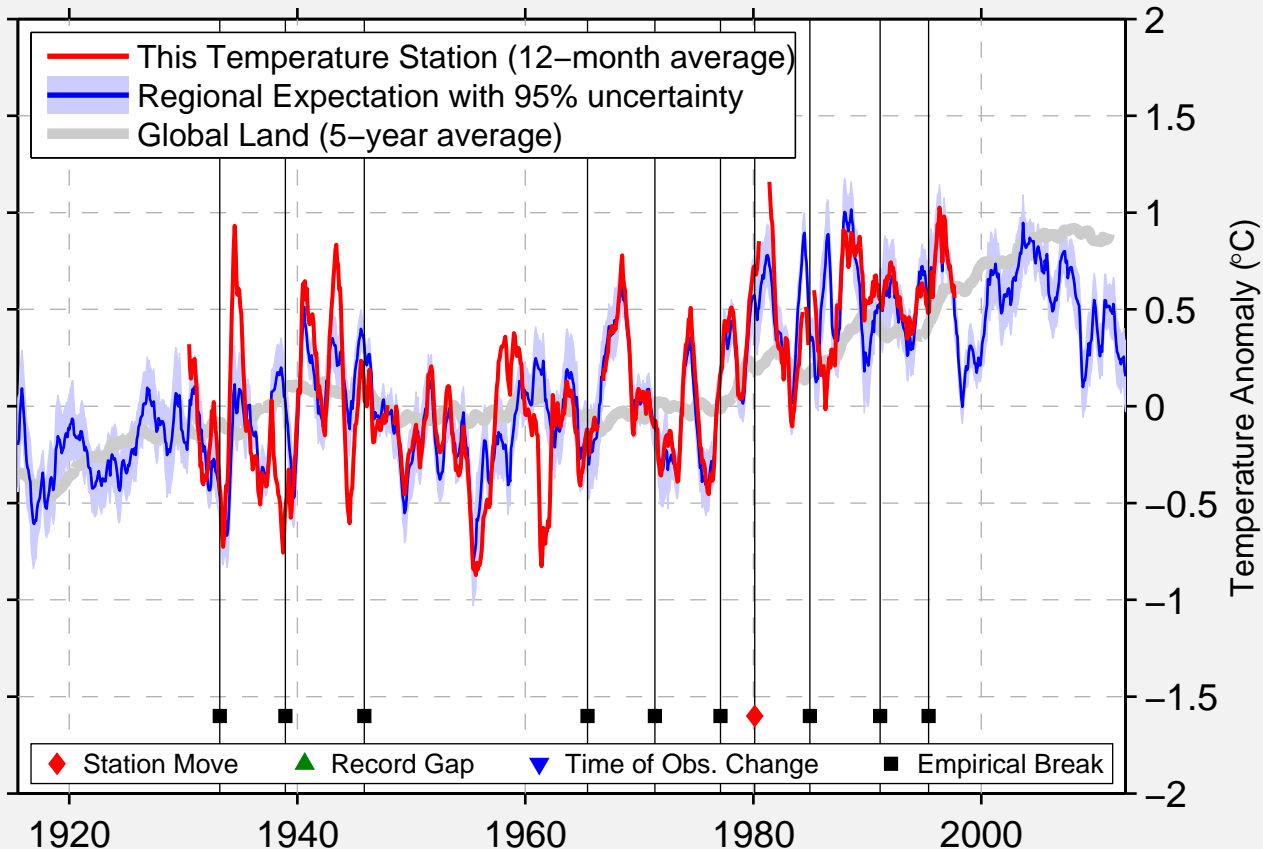

KANEOHE MAUKA 781

21.417 N, 157.817 W (United States)

Data Quality Controlled and Aligned at Breakpoints

Berkeley Earth