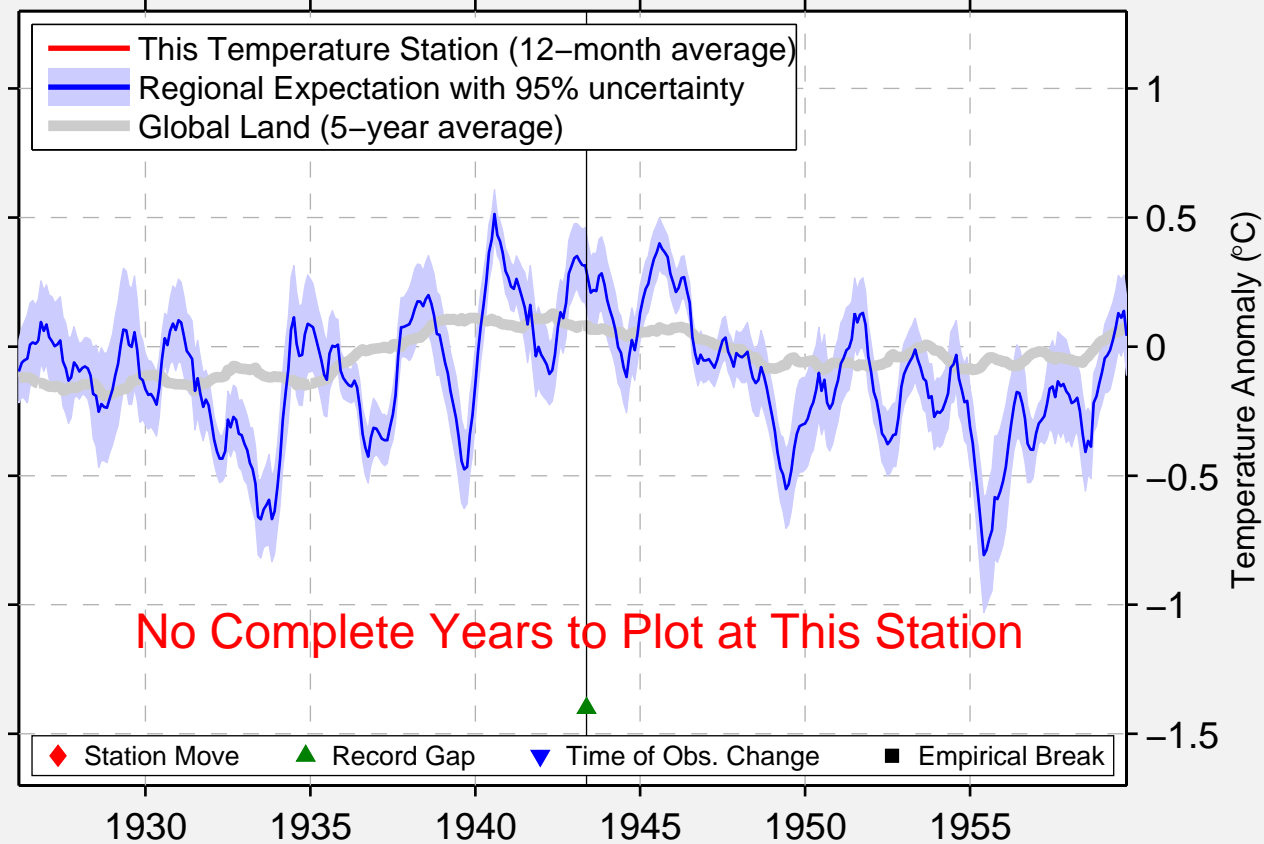

PEARL HARBOR NAVY AIR STN

21.350 N, 157.967 W (United States)

No Complete Years to Plot at This Station

◆ Station Move ▲ Record Gap ▼ Time of Obs. Change ■ Empirical Break