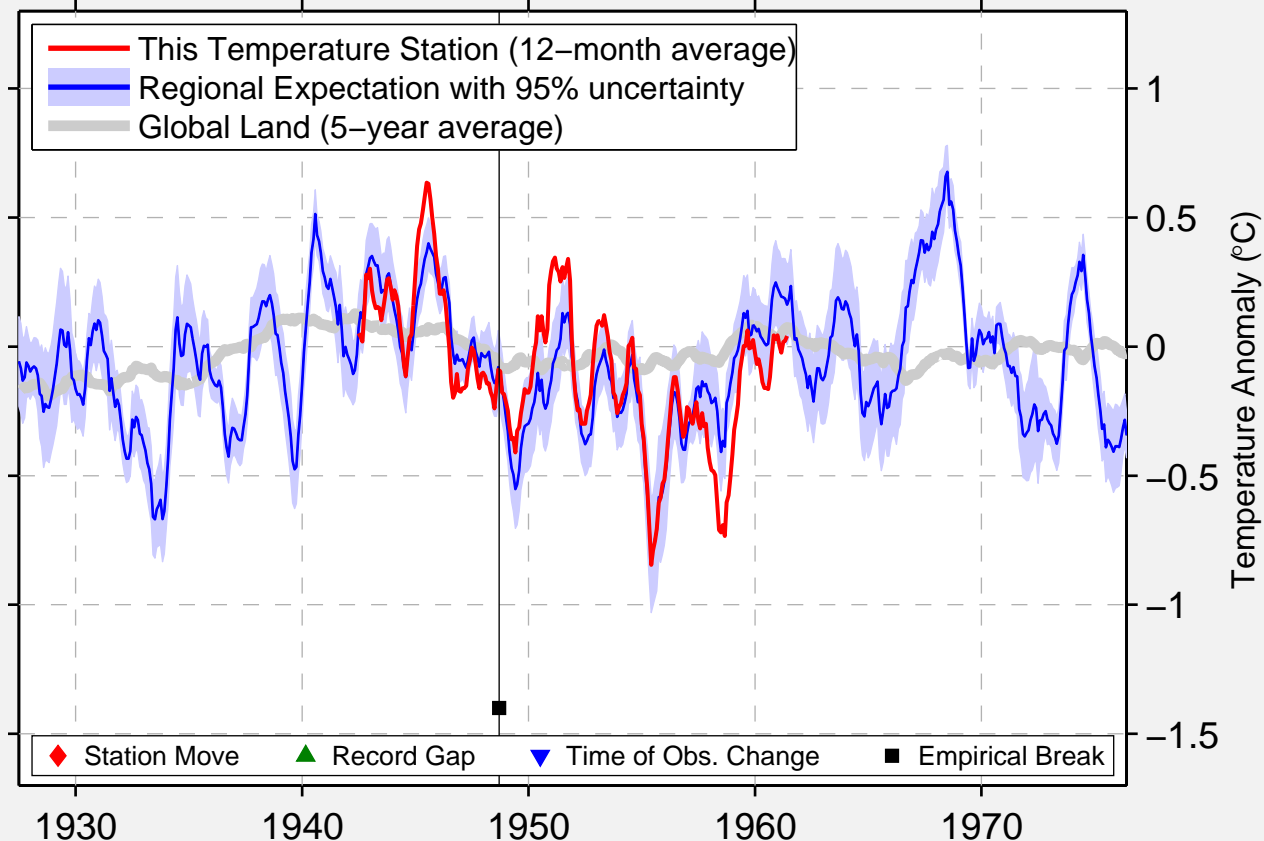

MATSONIA DRIVE 720

21.300 N, 157.783 W (United States)

Data Quality Controlled and Aligned at Breakpoints

Berkeley Earth