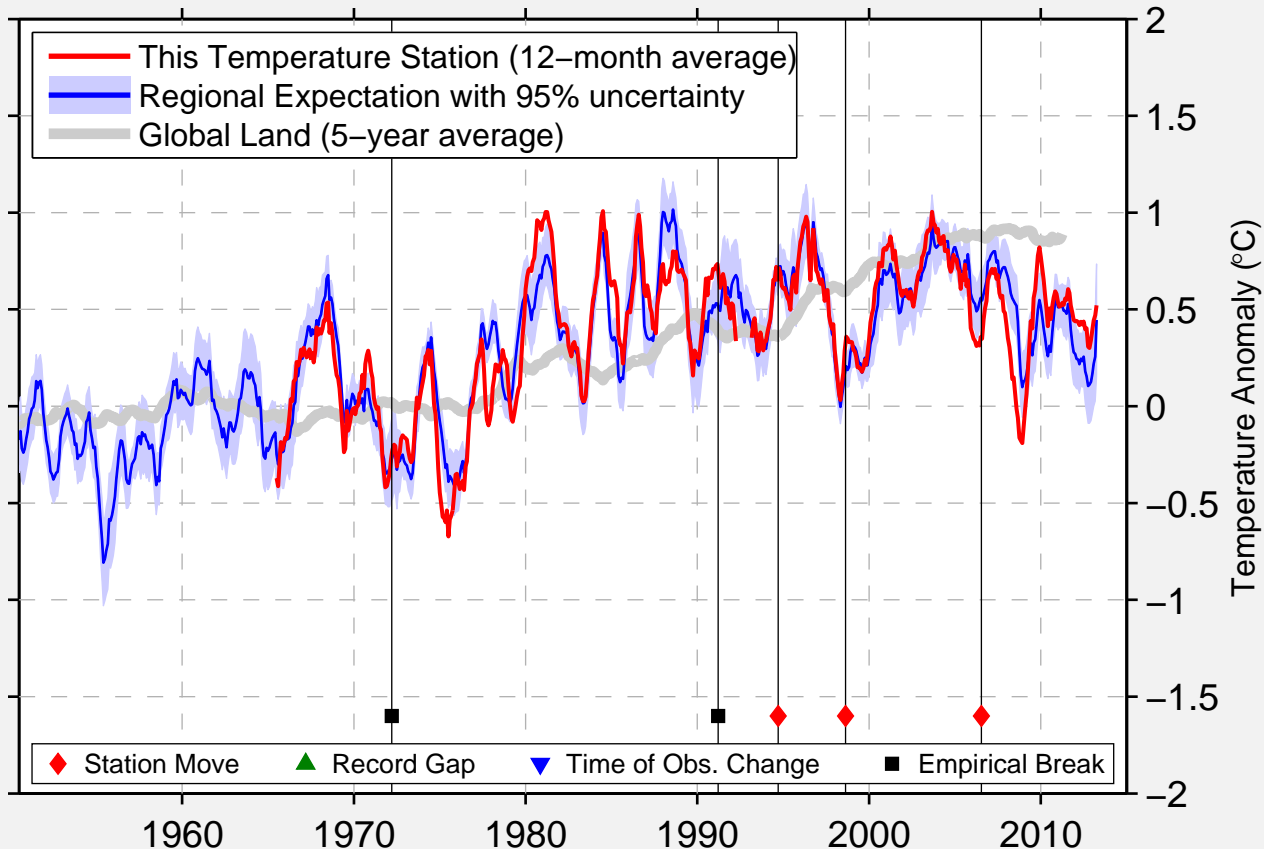

WAIKIKI 717.2

21.272 N, 157.817 W (United States)

Data Quality Controlled and Aligned at Breakpoints

Berkeley Earth