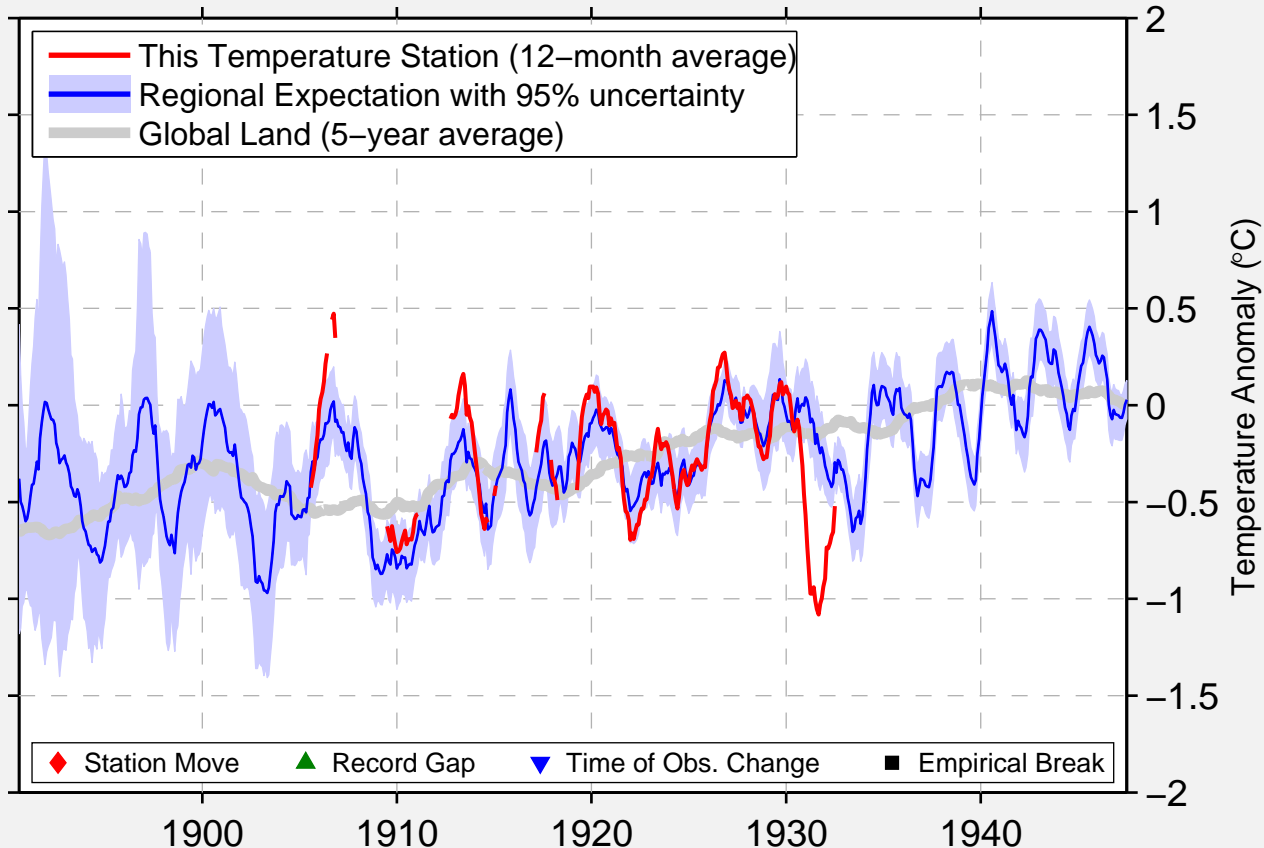

# KALAWAO

21.183 N, 156.950 W (United States)

Data Quality Controlled and Aligned at Breakpoints

Berkeley Earth