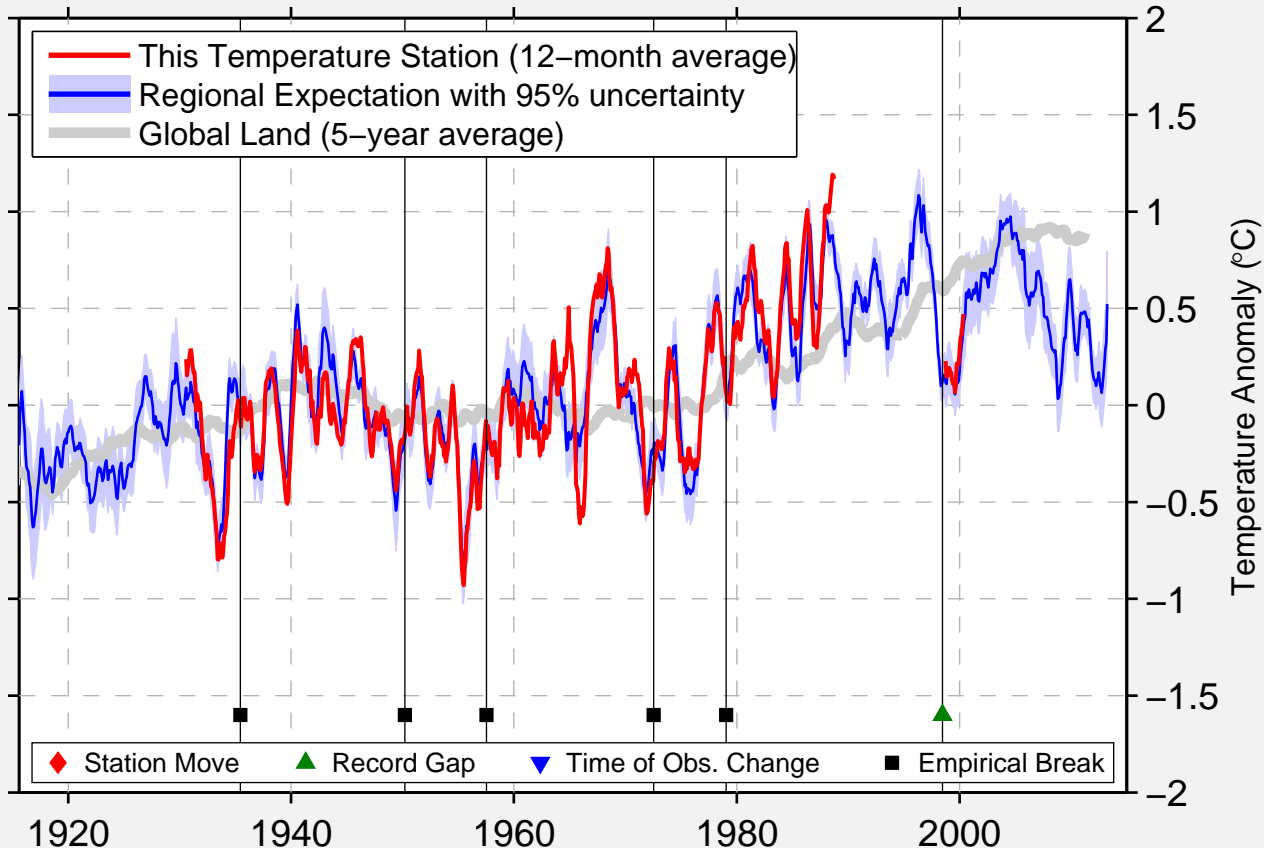

LANAI CITY LANAI HAWAII

20.829 N, 156.920 W (United States)

Data Quality Controlled and Aligned at Breakpoints

Berkeley Earth