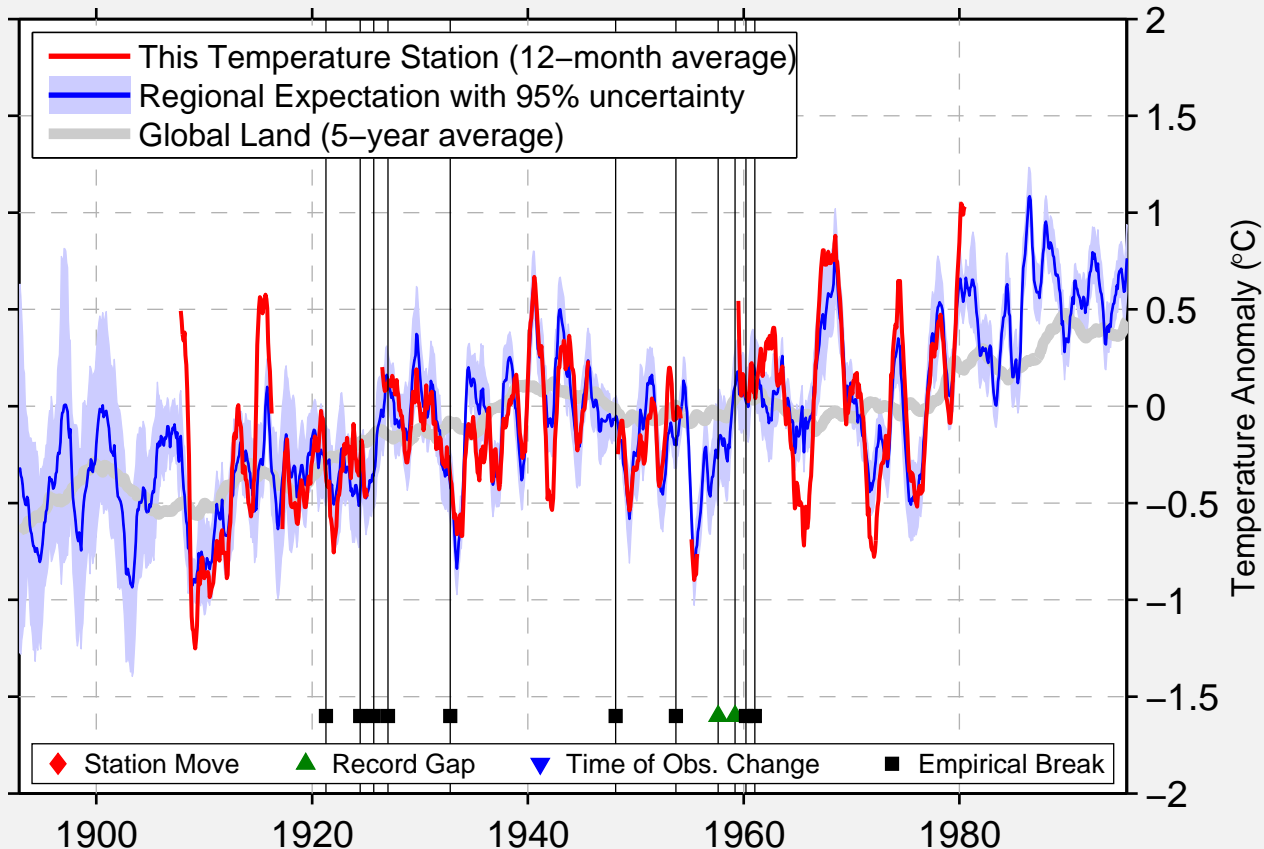

# HANA MAUI HAWAII

20.750 N, 155.983 W (United States)

Data Quality Controlled and Aligned at Breakpoints

Berkeley Earth