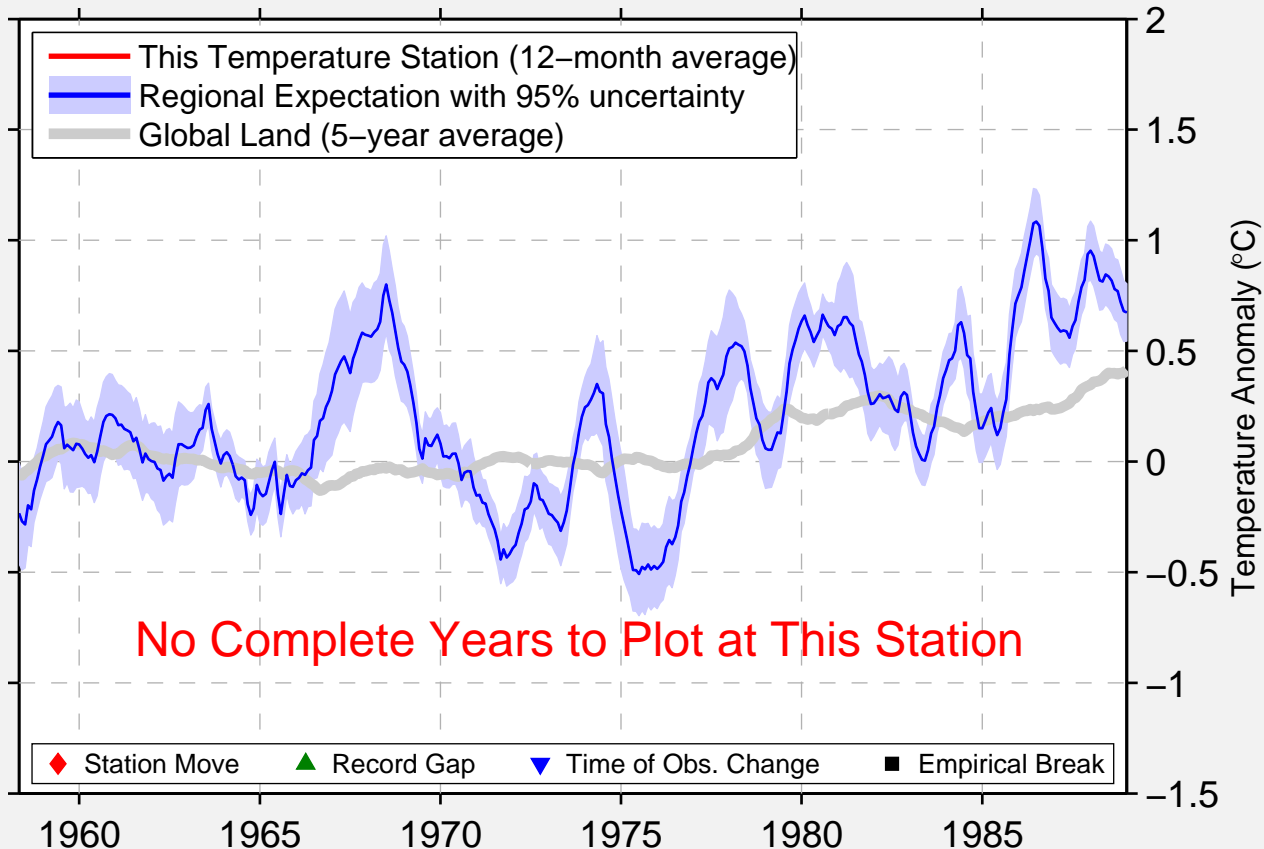

UPOLU POINT CGLS

20.250 N, 155.883 W (United States)

No Complete Years to Plot at This Station

◆ Station Move ▲ Record Gap ▼ Time of Obs. Change ■ Empirical Break