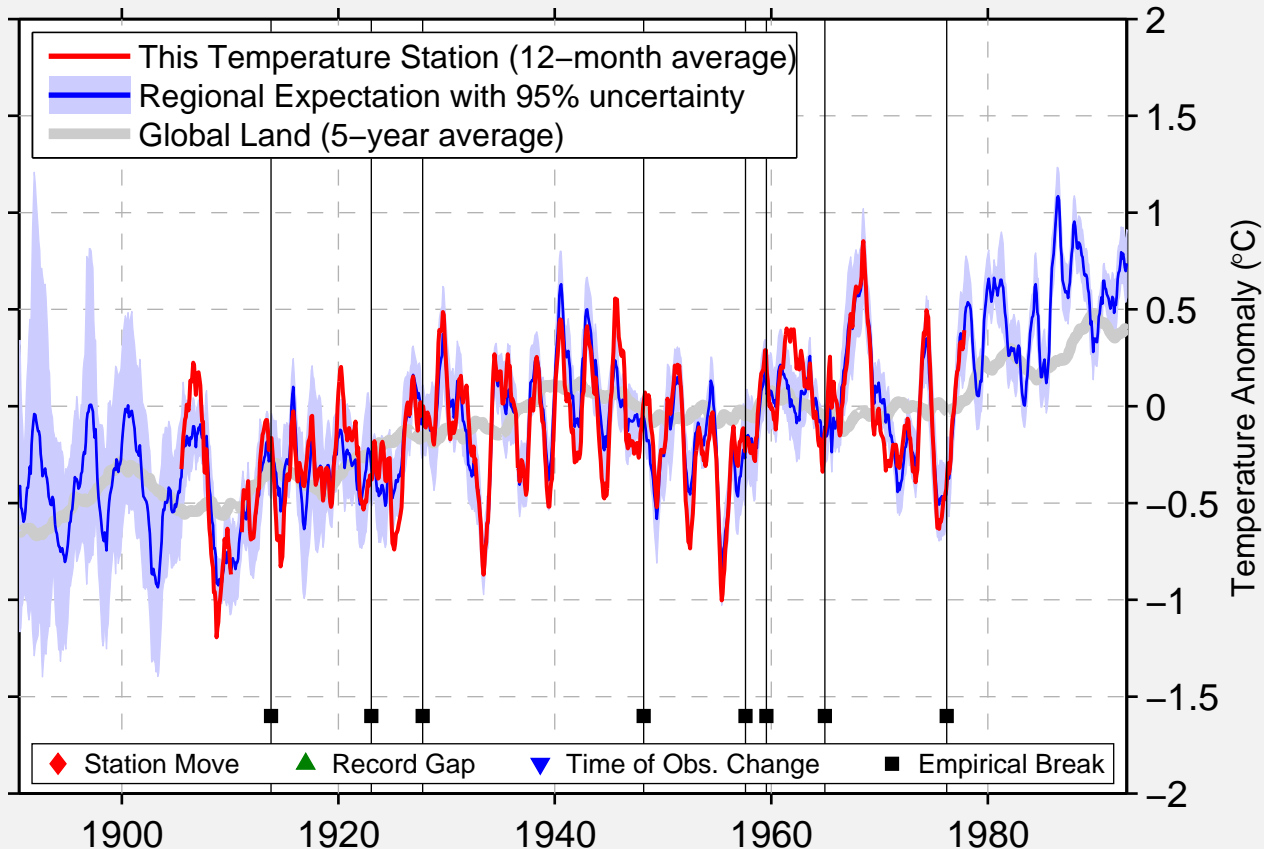

# KOHALA MISSION 175.1

20.225 N, 155.793 W (United States)

Data Quality Controlled and Aligned at Breakpoints

Berkeley Earth