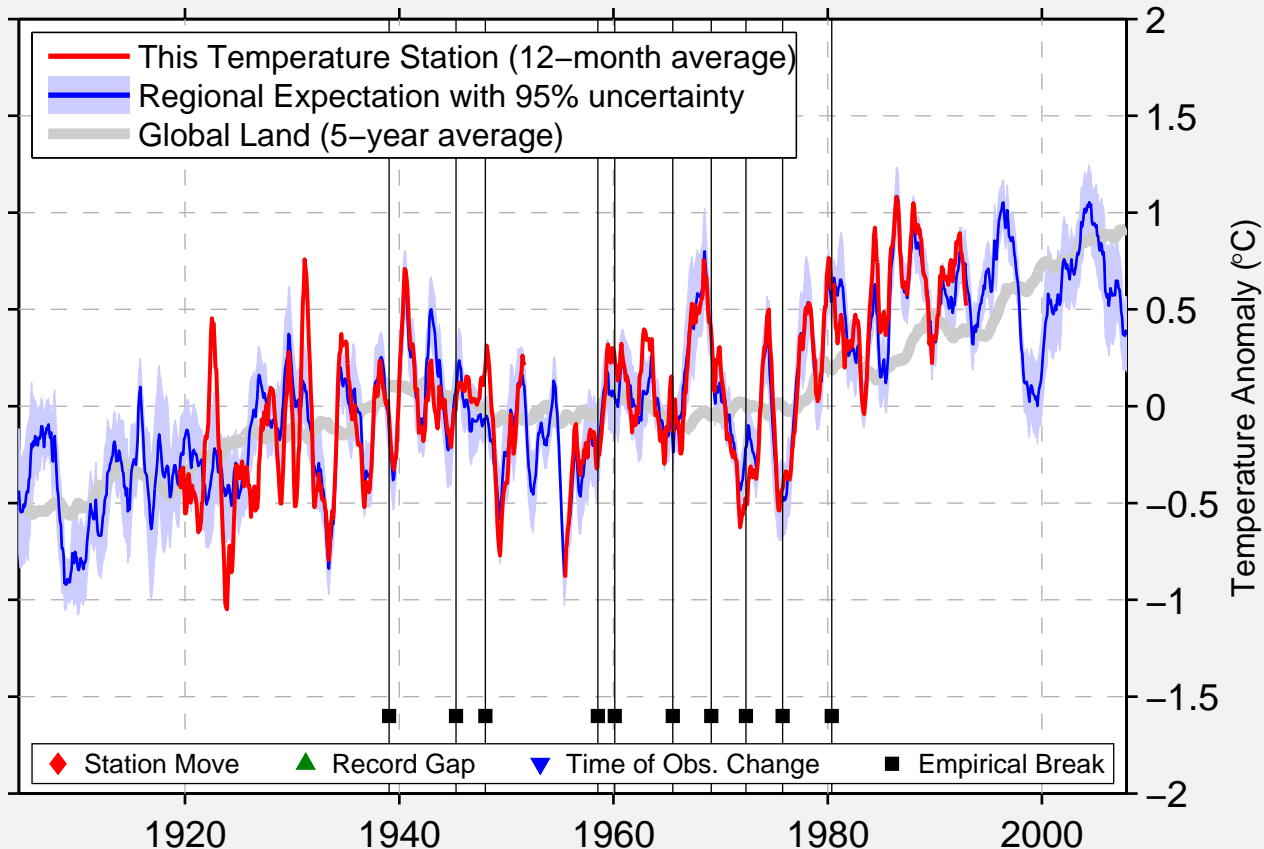

OOKALA 223

20.017 N, 155.283 W (United States)

Data Quality Controlled and Aligned at Breakpoints

Berkeley Earth