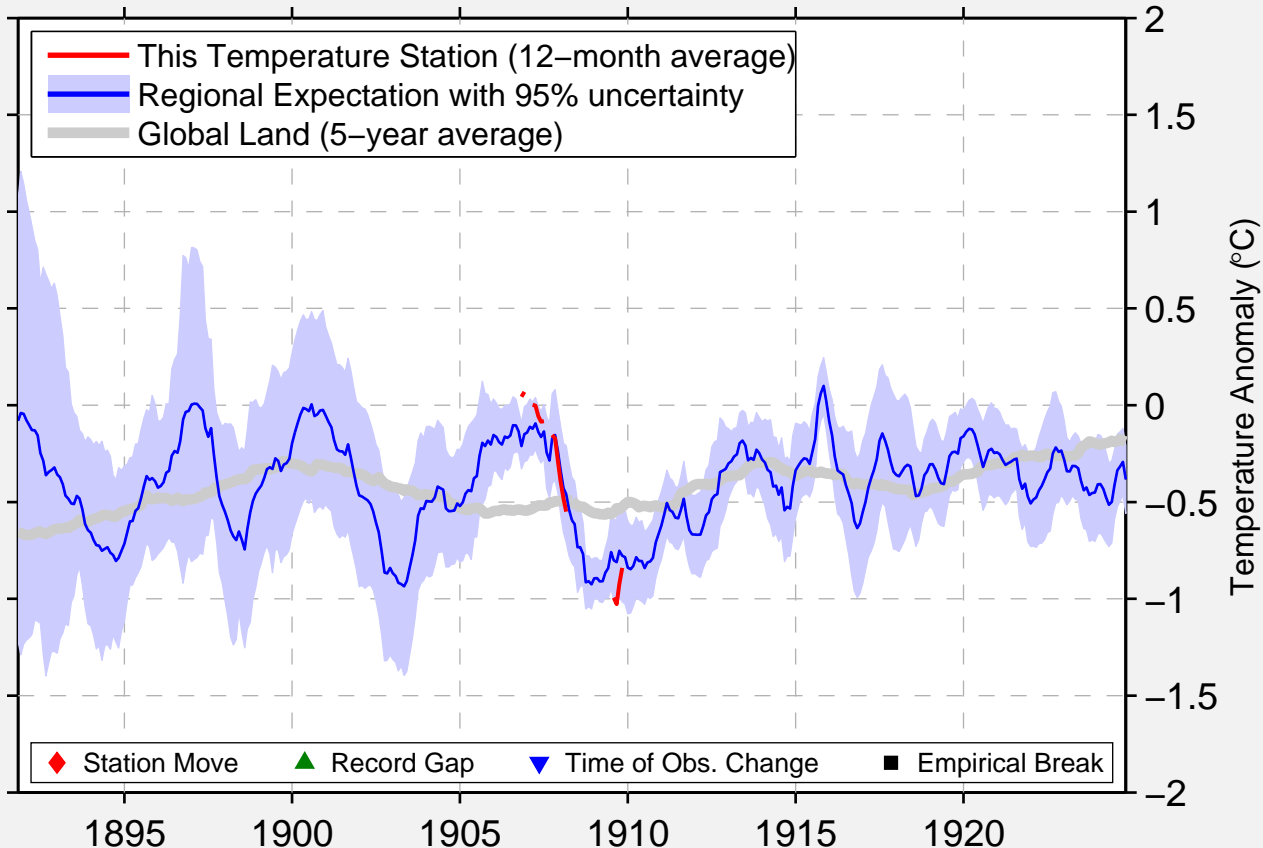

# HUEHUE 92.1

19.753 N, 155.971 W (United States)

Data Quality Controlled and Aligned at Breakpoints

Berkeley Earth