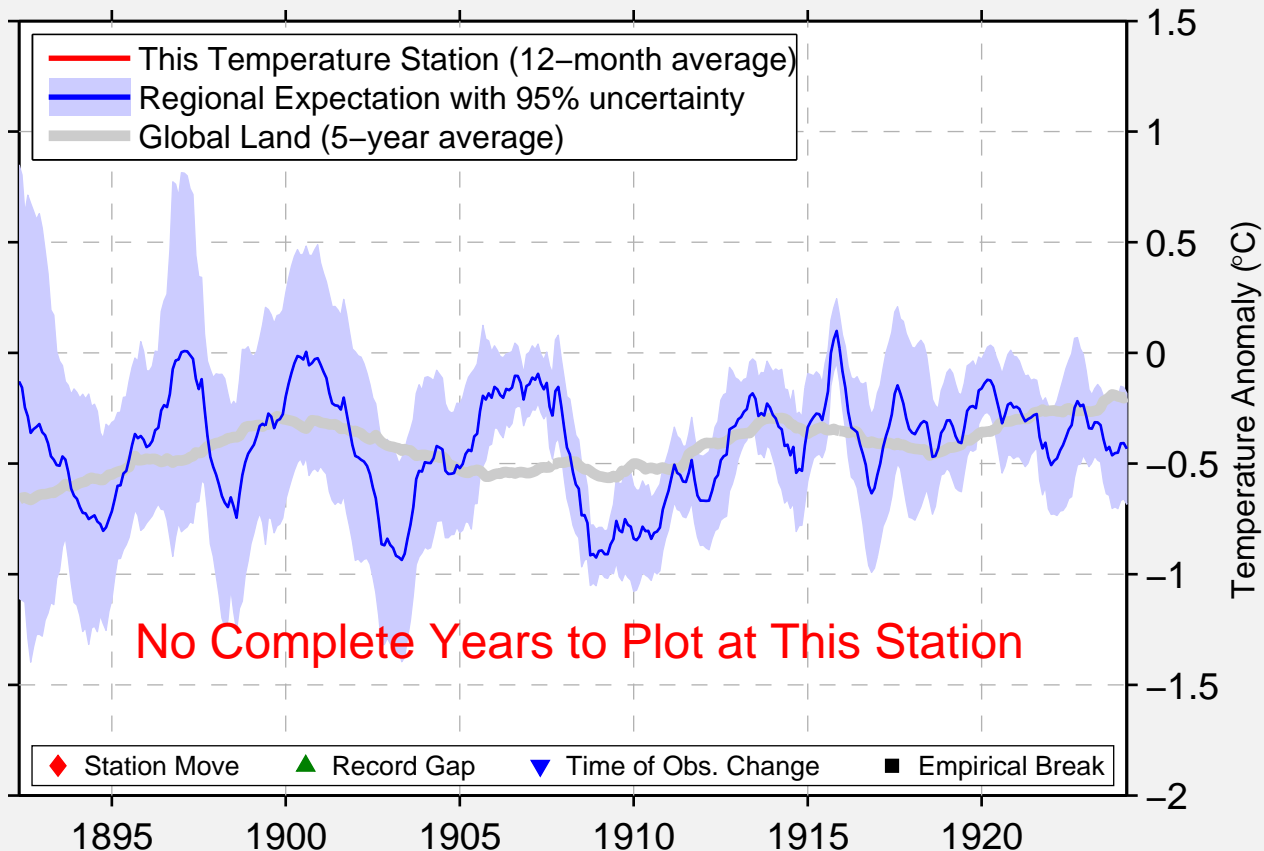

# HA'S FARM 85.3

19.667 N, 155.100 W (United States)

**No Complete Years to Plot at This Station**

◆ Station Move    ▲ Record Gap    ▼ Time of Obs. Change    ■ Empirical Break