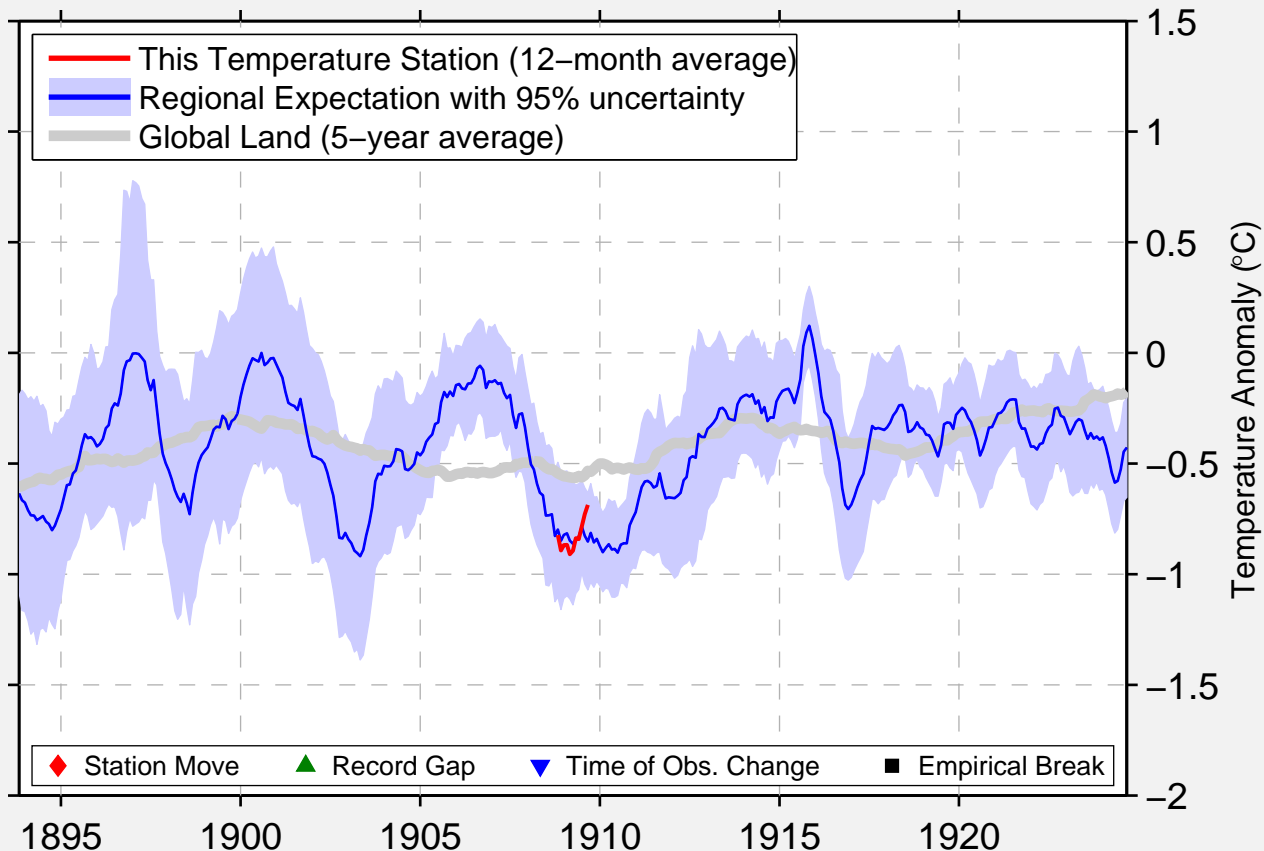

HOOPULOA

19.217 N, 155.850 W (United States)

Data Quality Controlled and Aligned at Breakpoints

Berkeley Earth