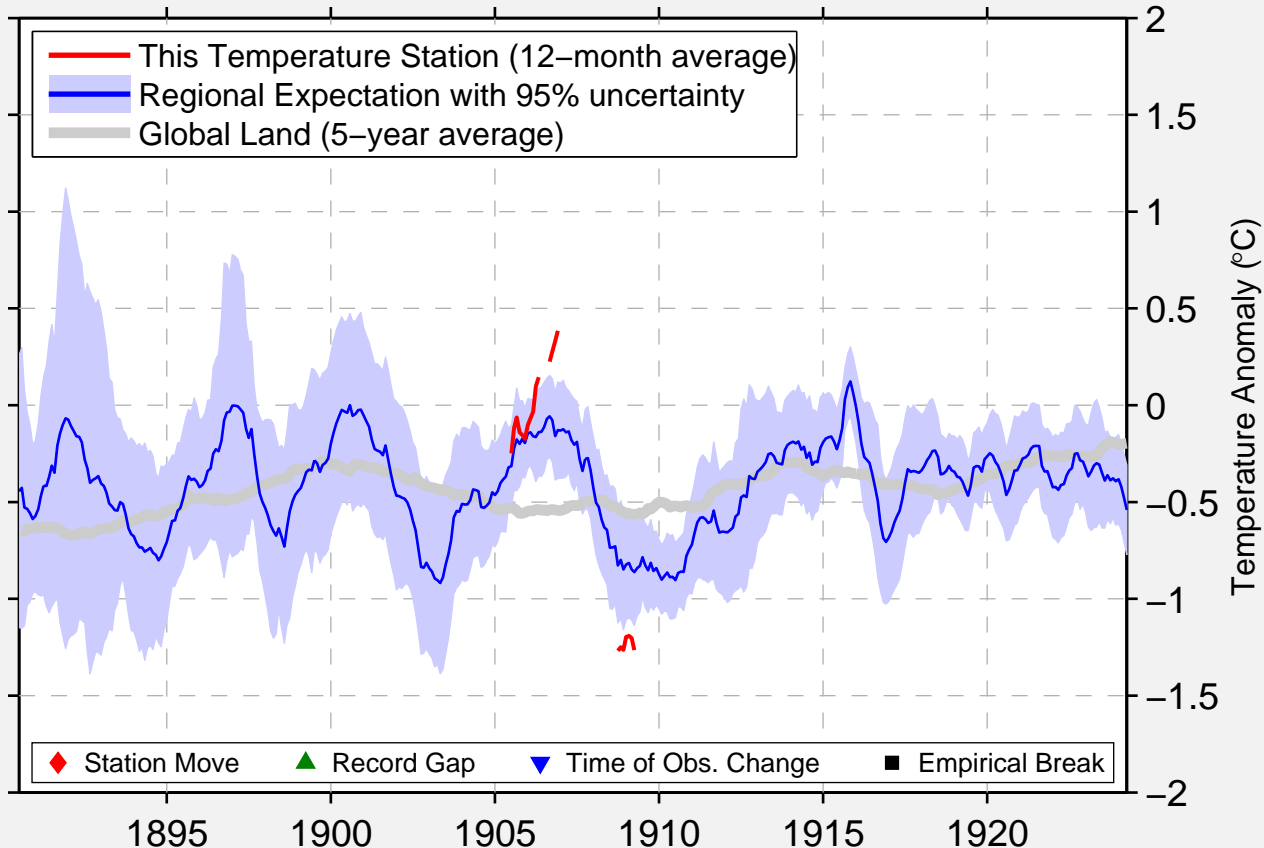

KAU

19.083 N, 155.600 W (United States)

Data Quality Controlled and Aligned at Breakpoints

Berkeley Earth