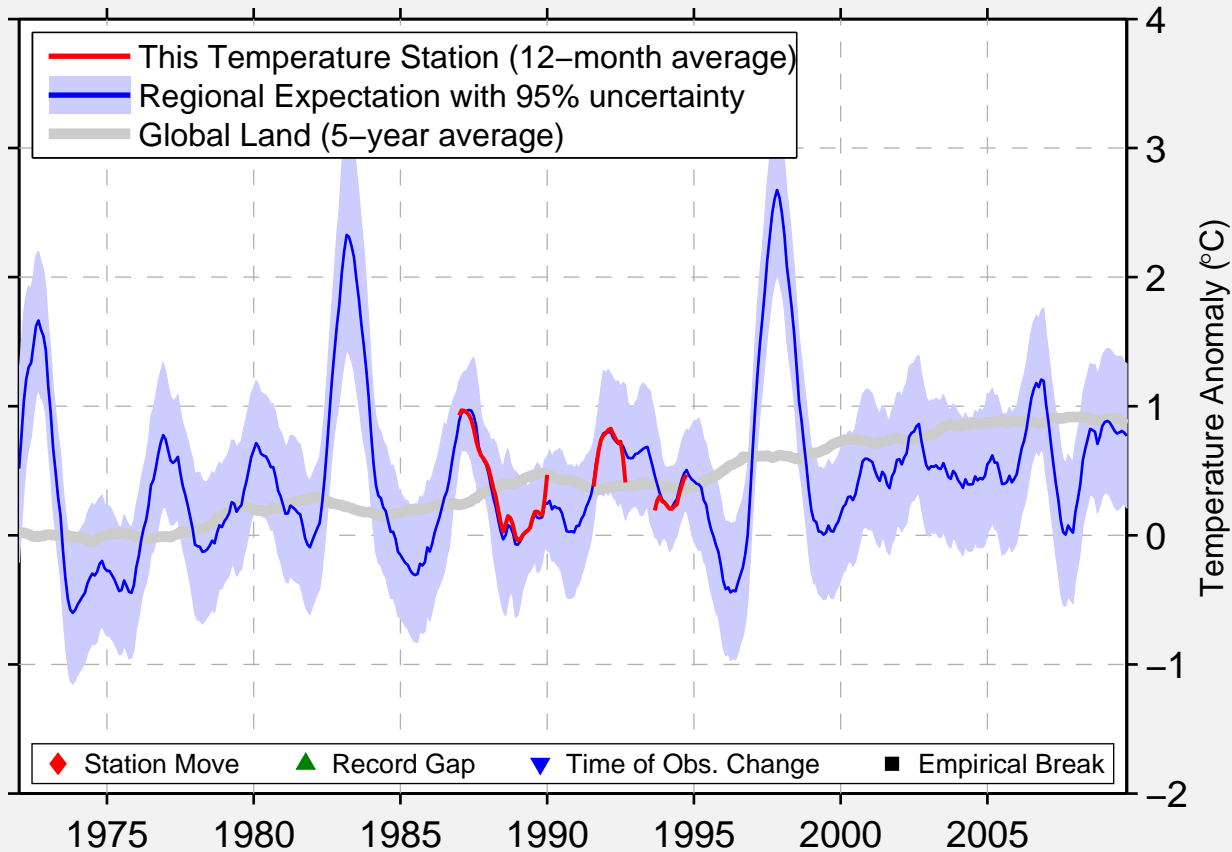

ENVIRONM BUOY 32302

17.967 S, 85.050 W (United States)

Data Quality Controlled and Aligned at Breakpoints

Berkeley Earth