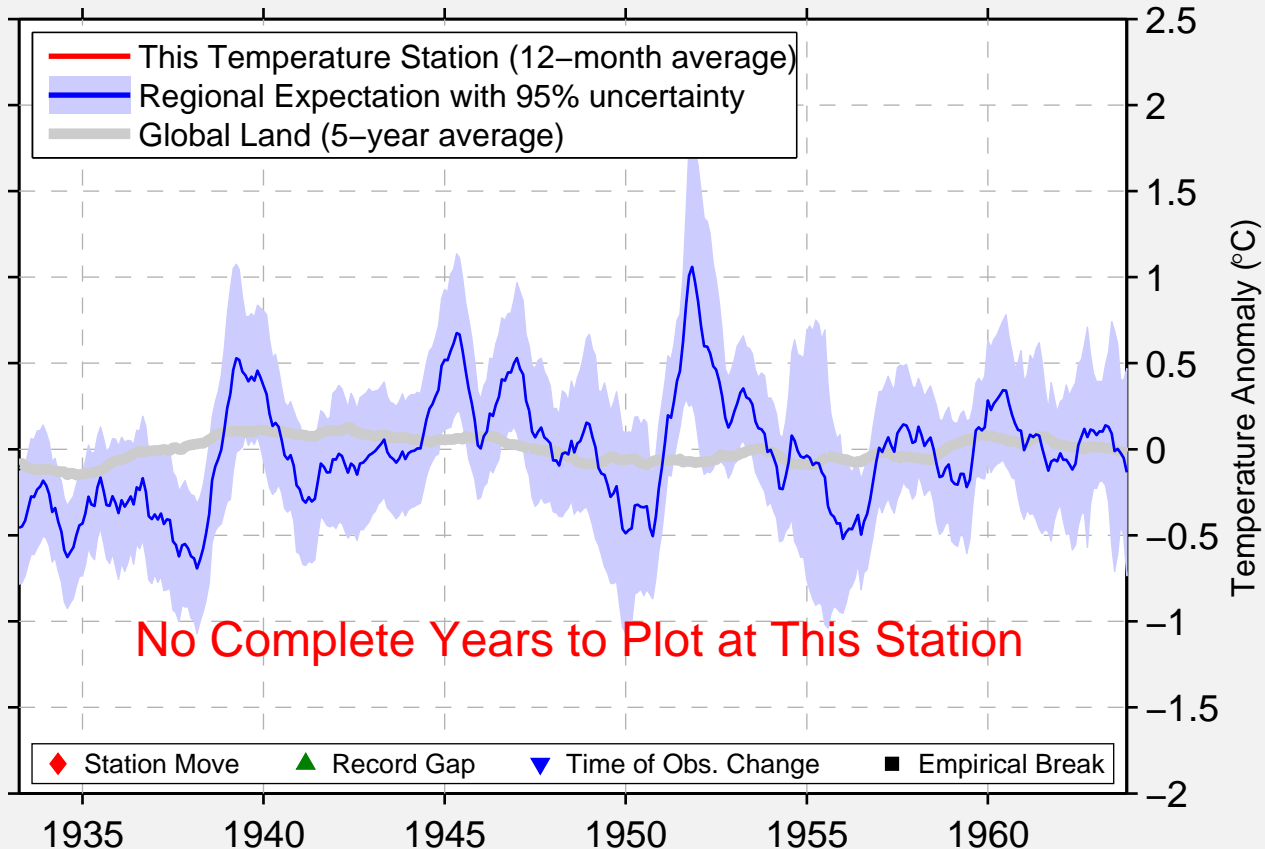

# SAVANAH GA/HUNTER FLD

32.133 S, 81.200 W (United States)

**No Complete Years to Plot at This Station**

◆ Station Move    ▲ Record Gap    ▼ Time of Obs. Change    ■ Empirical Break