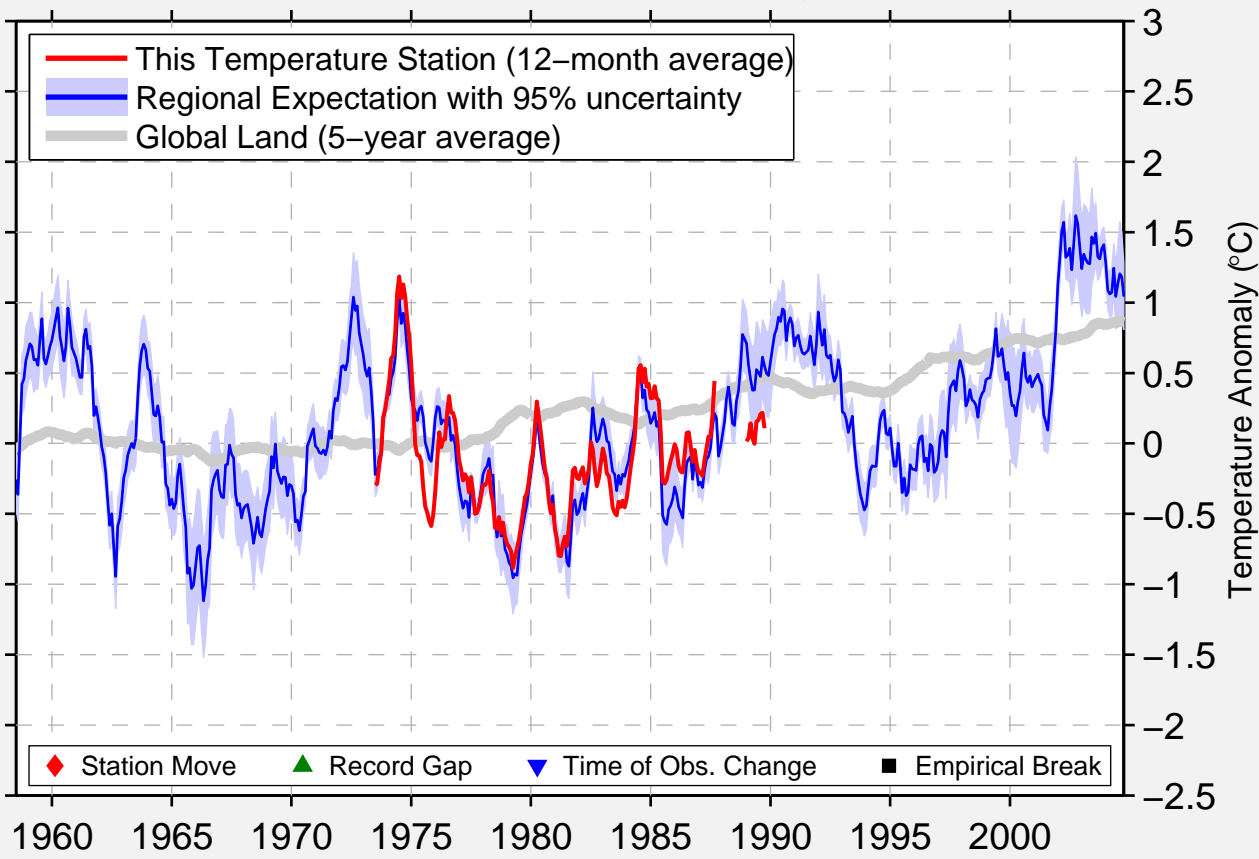

SHIP C7M/MIKE

66.000 N, 2.000 E (United Kingdom)

Data Quality Controlled and Aligned at Breakpoints

Berkeley Earth