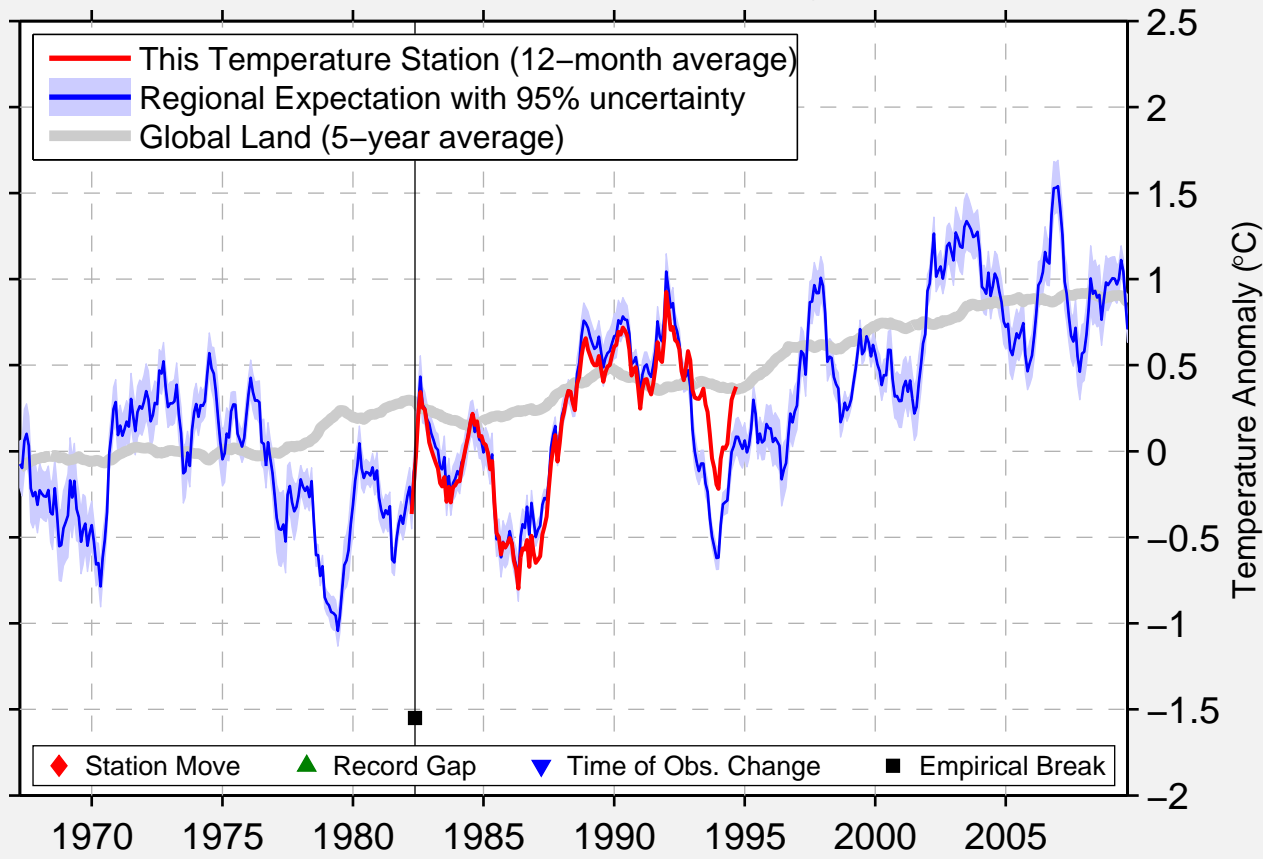

MUCKLE FLUGGA

60.850 N, 0.883 W (United Kingdom)

◆ Station Move ▲ Record Gap ▼ Time of Obs. Change ■ Empirical Break