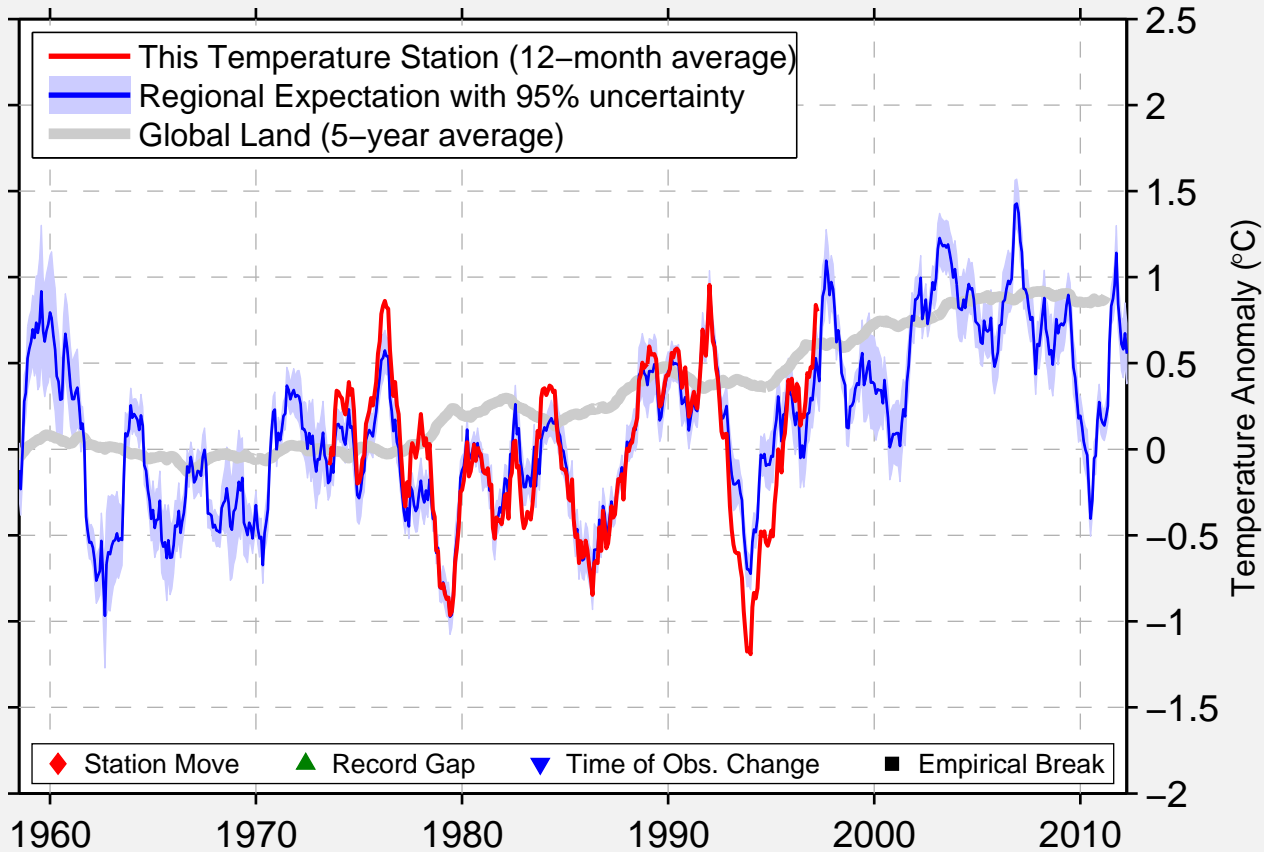

CAPE WRATH (LGT-H)

58.633 N, 5.000 W (United Kingdom)

Data Quality Controlled and Aligned at Breakpoints

Berkeley Earth