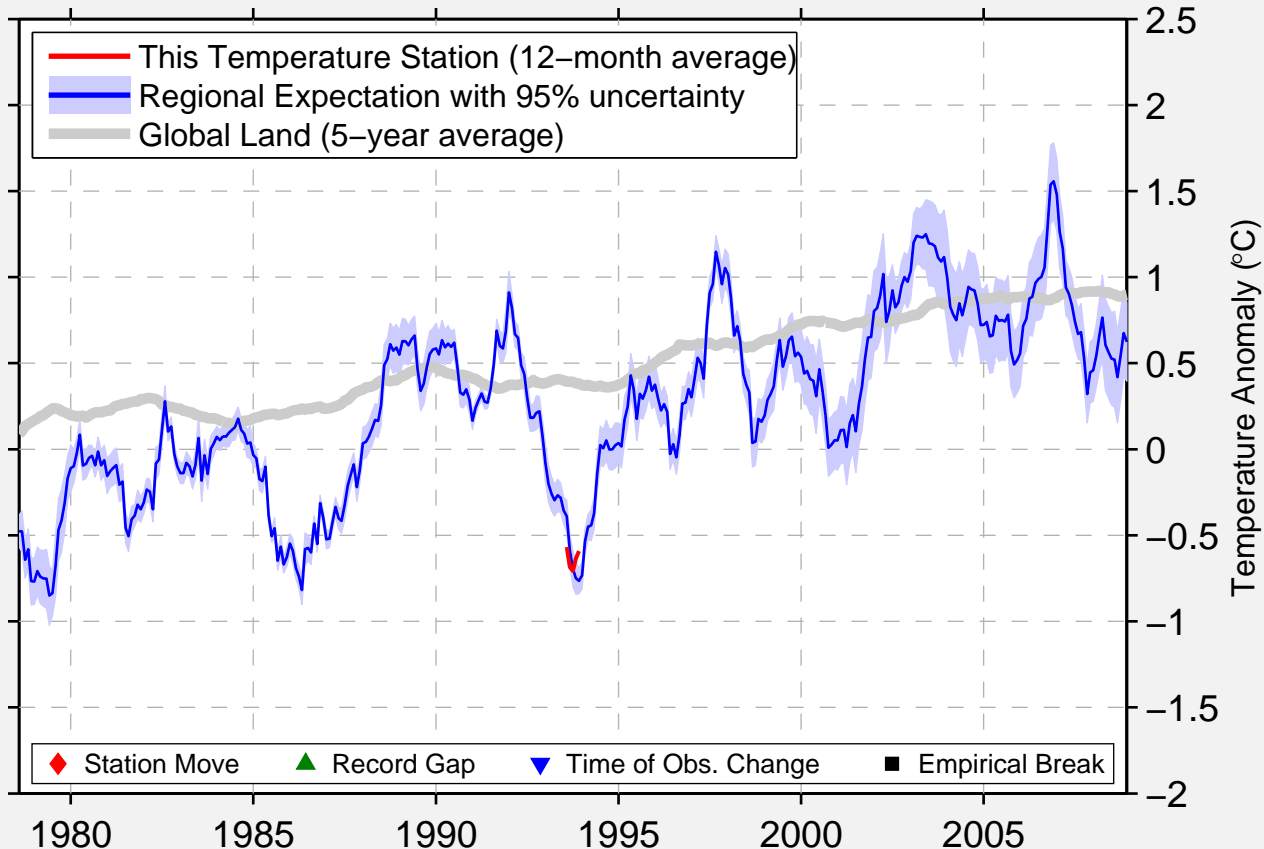

ENVIRONM BUOY 62138

58.300 N, 1.700 W (United Kingdom)

Data Quality Controlled and Aligned at Breakpoints

Berkeley Earth