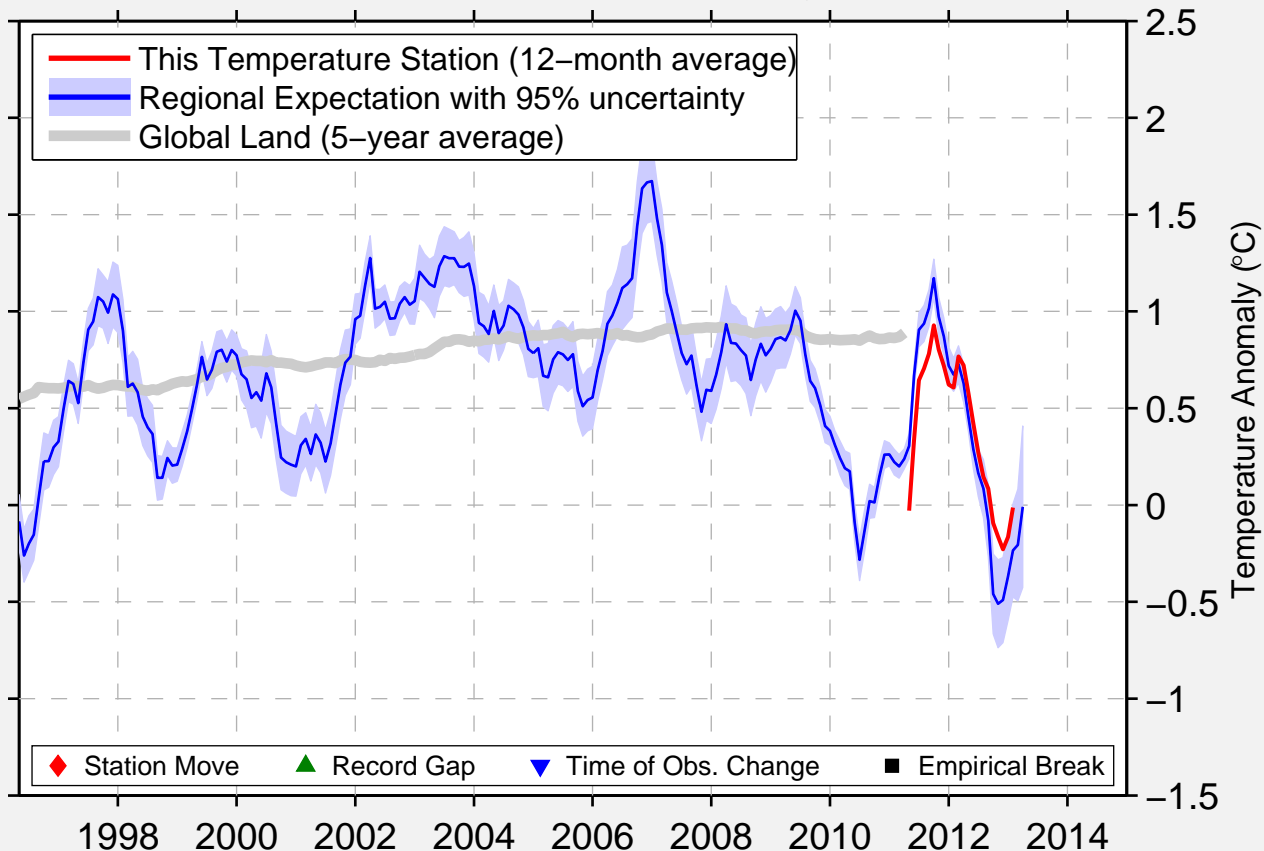

ENVIRONM BUOY 62146

58.100 N, 1.100 E (United Kingdom)

Data Quality Controlled and Aligned at Breakpoints

Berkeley Earth